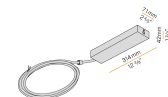

LED driver, 18W 24V DC, DALI/Push DIM dimmable.

XM2033-ST120W

Power supply kit with white canopy, 120W driver, power cable with lenght 2,2m (86,6").

XM2033-ST150W DIM

Power supply kit with white canopy, 150W DALI/Push DIM dimmable driver, power cable with lenght 2,2m (86,6").