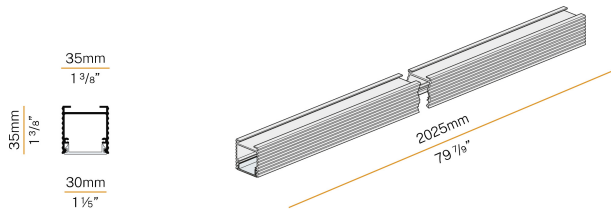

Technical drawing