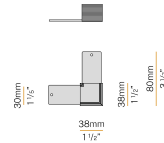

XM2033-U90 XP

Connection joint for two lines of modular profiles with level junction 90°, for suspended or ceiling installation.