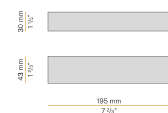

XM35/24 DIM

LED driver, 35W 24V DC, DALI/Push DIM dimmable.