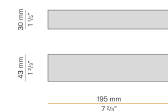

XM35/24 DIM

LED driver, 35W 24V DC, DALI/Push DIM dimmable.