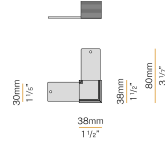

### Accessories / junction

XM2033-A

Pair of adhesive light covers for junctions.

XM2033-U90 XP

Connection joint for two lines of modular profiles with level junction 90°, for suspended or ceiling installation.