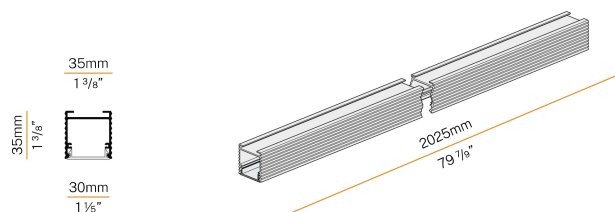

Technical drawing