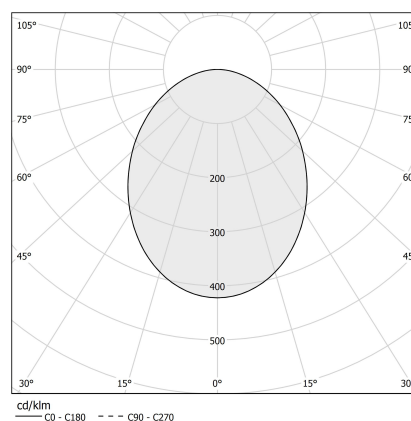

Application

Polar diagram