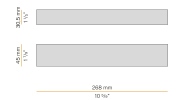

YDV.024.120.A01

LED driver, 120W 24V DC.