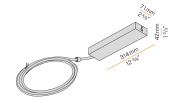

### Accessories / power supply

XM2033-ST120W

Power supply kit with white canopy, 120W driver, power cable with length 2,2m (86,6").

XM2033-ST150W DIM

Power supply kit with white canopy, 150W DALI/Push DIM dimmable driver, power cable with length 2,2m (86,6").