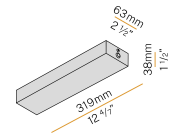

XM2033-T120W

Power supply kit with white canopy and 120W driver.