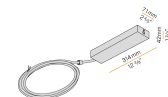

LED driver, 18W 24V DC, DALI/Push DIM dimmable.

XM2033-ST120W

Power supply kit with white canopy, 120W driver, power cable with length 2,2m (86,6").

XM2033-ST150W DIM

Power supply kit with white canopy, 150W DALI/Push DIM dimmable driver, power cable with length 2,2m (86,6").