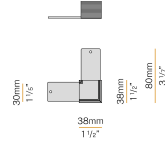

XM2033-U90 XP

Connection joint for two lines of modular profiles with level junction 90°, for suspended or ceiling installation.