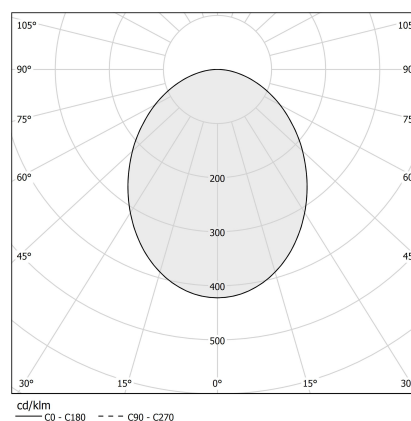

### Data sheet

CODE	XP2033-200TRACK
SYSTEM POWER CONSUMPTION	max 24W/m
LIGHT SOURCE	LED
LIGHT DISTRIBUTION	diffused
POWER SUPPLY	24V DC
DRIVER	remote not included
WEIGHT	1,32 Kg
PROTECTION DEGREE	IP20
SHOCK RESISTANCE RATING	IK08
GLOW WIRE TEST PERFORMANCE	850°
PACKING DIMENSIONS	6,0 x 6,0 x 214,0 cm
L (mm)	2025
L (in)	79 7/9"

### Technical drawing

### Polar diagram