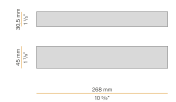

YDV.024.120.A01

LED driver, 120W 24V DC.