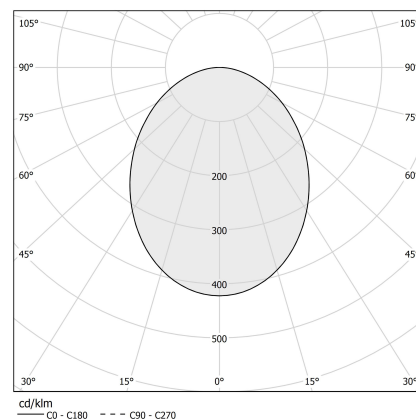

Application

Polar diagram