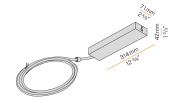

PANZERI

Brooklyn Out

Accessories / power supply

XM2033-ST120W

Power supply kit with white canopy, 120W driver, power cable with length 2,2m (86,6").

XM2033-ST150W DIM

Power supply kit with white canopy, 150W DALI/Push DIM dimmable driver, power cable with length 2,2m (86,6").