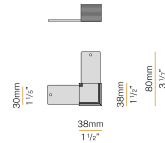

### Accessories / junction

XM2033-A

Pair of adhesive light covers for junctions.

XM2033-U90 XP

Connection joint for two lines of modular profiles with level junction 90°, for suspended or ceiling installation.