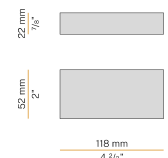

XM6-20 UNI

LED driver, 4x20W 250±700mA.