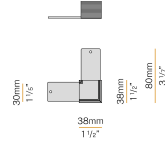

Extruded polycarbonate diffuser with opaline finish, 12000mm (472,4") long.

XM2033/34/45/46-600S

Extruded polycarbonate diffuser with opaline finish, 6000mm (236,2") long.

XM2033/34/45/46-900S

Extruded polycarbonate diffuser with opaline finish, 9000mm (354,3") long.

Brooklyn Out

Accessories / junction

XM2033-A

Pair of adhesive light covers for junctions.

XM2033-U90 XP

Connection joint for two lines of modular profiles with level junction 90°, for suspended or ceiling installation.