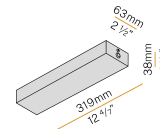

XM2033-T120W

Power supply kit with white canopy and 120W driver.