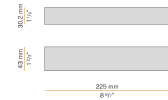

PANZERI

Brooklyn Out

Accessories / power supply

XM60/24 DIM

LED driver, 60W 24V DC, DALI/Push DIM dimmable.