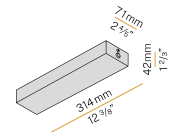

XM2033-T150W DIM

Power supply kit with white canopy and 150W DALI/Push DIM dimmable driver.