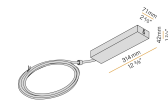

XM2033-ST120W

Power supply kit with white canopy, 120W driver, power cable with length 2,2m (86,6").

XM2033-ST150W DIM

Power supply kit with white canopy, 150W DALI/Push DIM dimmable driver, power cable with length 2,2m (86,6").