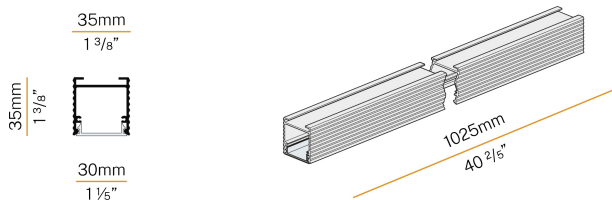

Technical drawing