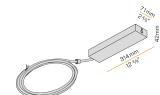

PANZERI

Brooklyn Out

Accessories / power supply

XM2033-ST120W

Power supply kit with white canopy, 120W driver, power cable with length 2,2m (86,6").

XM2033-ST150W DIM

Power supply kit with white canopy, 150W DALI/Push DIM dimmable driver, power cable with length 2,2m (86,6").