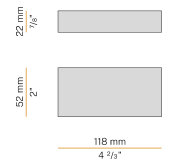

XM6-20 UNI

LED driver, 4x20W 250=700mA.