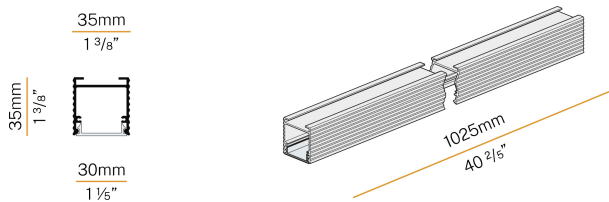

Technical drawing