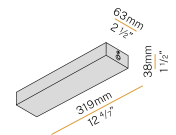

XM2033-T120W

Power supply kit with white canopy and 120W driver.