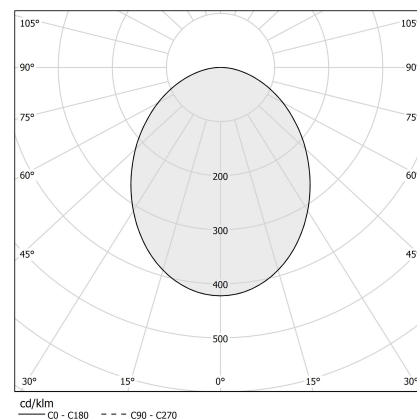

Application

Polar diagram