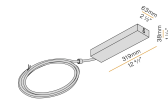

XM2033-ST120W

Power supply kit with white canopy, 120W driver, power cable with length 2,2m (86,6").