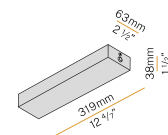

XM2033-T120W

Power supply kit with white canopy and 120W driver.