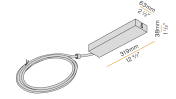

PANZERI

Brooklyn Out

Accessories / power supply

XM2033-ST120W

Power supply kit with white canopy, 120W driver, power cable with length 2,2m (86,6").