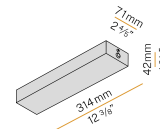

XM2033-T150W DIM

Power supply kit with white canopy and 150W DALI/Push DIM dimmable driver.