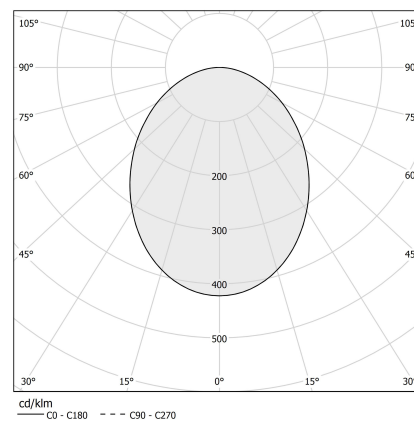

Application

Polar diagram