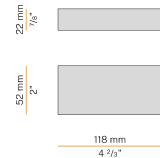

XM6-20 UNI

LED driver, 4x20W 250=700mA.