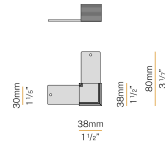

XM2033-U90 XP

Connection joint for two lines of modular profiles with level junction 90°, for suspended or ceiling installation.