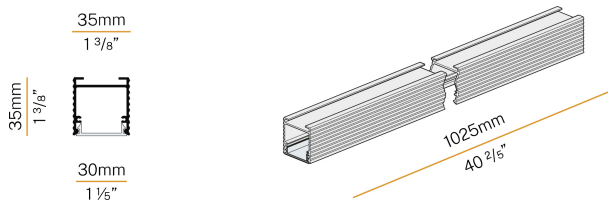

Technical drawing