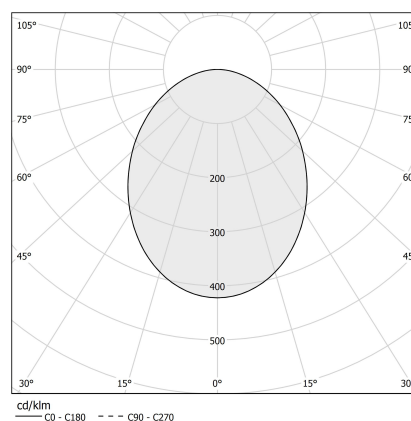

### Data sheet

CODE	XP2033-100TRACK
SYSTEM POWER CONSUMPTION	max 24W/m
LIGHT SOURCE	LED
LIGHT DISTRIBUTION	diffused
POWER SUPPLY	24V DC
DRIVER	remote not included
WEIGHT	0,68 Kg
PROTECTION DEGREE	IP20
SHOCK RESISTANCE RATING	IK08
GLOW WIRE TEST PERFORMANCE	850°
PACKING DIMENSIONS	6,0 x 6,0 x 114,0 cm
L (mm)	1025
L (in)	40 2/5"

### Technical drawing

### Polar diagram