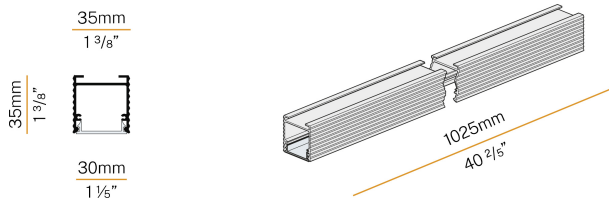

Technical drawing