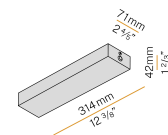

XM2033-T150W DIM

Power supply kit with white canopy and 150W DALI/Push DIM dimmable driver.