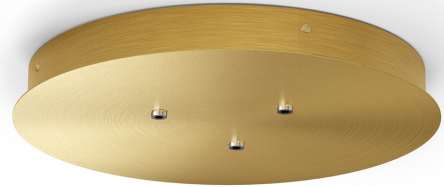

## Zero Round

220-240V AC dimmable (DALI/Push DIM)

[XM15319.523.0002](#)

 mat brass

Canopy for power supply of 3 Zero Shapes models, with DALI/Push DIM drivers.