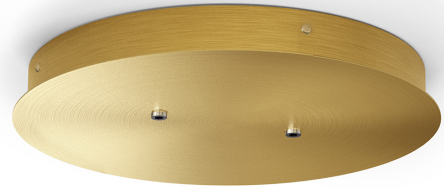

PANZERI

Zero Round

220-240V AC dimmable (DALI/Push DIM)

[XM15319.522.0002](#)

 mat brass

Data sheet

CODE	XM15319.522.0002
POWER SUPPLY	220-240V AC
FREQUENCY	50/60Hz
ELECTRICAL CONFIGURATION	dimmable (DALI/Push DIM)
DRIVER	integrated included
WEIGHT	2,93 Kg
PACKING DIMENSIONS	40,0 x 40,0 x 16,0 cm

Canopy for power supply of 2 Zero Shapes models, with DALI/Push DIM drivers.

Technical drawing