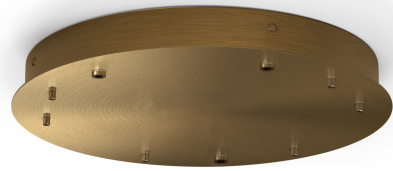

PANZERI

Zero Round

220-240V AC dimmable (DALI/Push DIM)

[XM15317.533.0002](#)

 bronze

Data sheet

CODE	XM15317.533.0002
POWER SUPPLY	220-240V AC
FREQUENCY	50/60Hz
ELECTRICAL CONFIGURATION	dimmable (DALI/Push DIM)
DRIVER	integrated included
WEIGHT	3,29 Kg
PACKING DIMENSIONS	40,0 x 40,0 x 16,0 cm

Canopy for power supply and suspension of 3 Zero Shapes Horizontal models, with DALI/Push DIM drivers.

Technical drawing