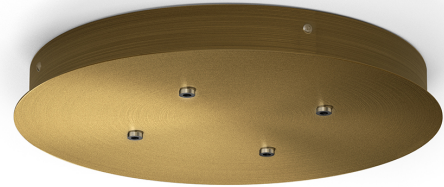

## Zero Round

220-240V AC dimmable (DALI/Push DIM)

XM15317.524.0002

 bronze

Canopy for power supply of 4 Zero Shapes models, with DALI/Push DIM drivers.