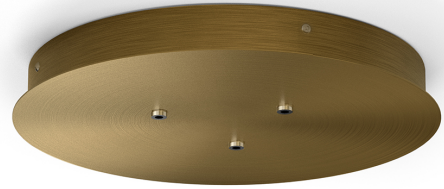

PANZERI

Zero Round

220-240V AC dimmable (DALI/Push DIM)

XM15317.523.0002

 bronze

Data sheet

CODE	XM15317.523.0002
POWER SUPPLY	220-240V AC
FREQUENCY	50/60Hz
ELECTRICAL CONFIGURATION	dimmable (DALI/Push DIM)
DRIVER	integrated included
WEIGHT	3.02 Kg
PACKING DIMENSIONS	40,0 x 40,0 x 16,0 cm

Canopy for power supply of 3 Zero Shapes models, with DALI/Push DIM drivers.

Technical drawing