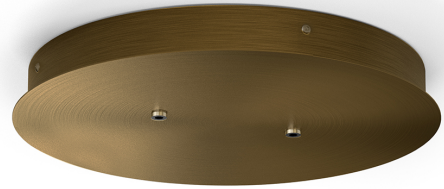

PANZERI

Zero Round

220-240V AC dimmable (DALI/Push DIM)

[XM15317.522.0002](#)

 bronze

Data sheet

CODE	XM15317.522.0002
POWER SUPPLY	220-240V AC
FREQUENCY	50/60Hz
ELECTRICAL CONFIGURATION	dimmable (DALI/Push DIM)
DRIVER	integrated included
WEIGHT	2,93 Kg
PACKING DIMENSIONS	40,0 x 40,0 x 16,0 cm

Canopy for power supply of 2 Zero Shapes models, with DALI/Push DIM drivers.

Technical drawing