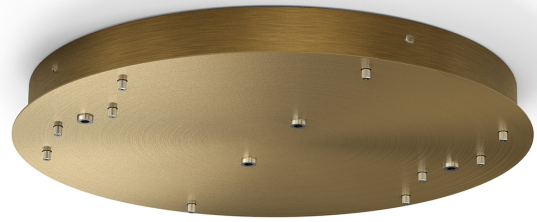

PANZERI

Zero Round

220-240V AC dimmable (DALI/Push DIM)

XM03417.554.0002

Data sheet

CODE	XM03417.554.0002
POWER SUPPLY	220-240V AC
FREQUENCY	50/60Hz
ELECTRICAL CONFIGURATION	dimmable (DALI/Push DIM)
DRIVER	integrated included
WEIGHT	4,60 Kg
PACKING DIMENSIONS	46,0 x 46,0 x 16,0 cm

Canopy for power supply and suspension of 2 Zero Shapes Horizontal and 2 Zero Round Vertical models, with DALI/Push DIM drivers.

Technical drawing

39,5
15 4/7"