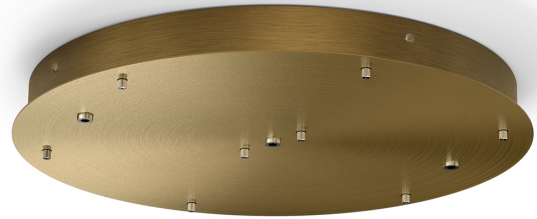

## Zero Round

220-240V AC dimmable (DALI/Push DIM)

XM03417.553.0002

 bronze

### Data sheet

CODE	XM03417.553.0002
POWER SUPPLY	220-240V AC
FREQUENCY	50/60Hz
ELECTRICAL CONFIGURATION	dimmable (DALI/Push DIM)
DRIVER	integrated included
WEIGHT	4,32 Kg
PACKING DIMENSIONS	46,0 x 46,0 x 16,0 cm

Canopy for power supply and suspension of 2 Zero Shapes Horizontal and 1 Zero Round Vertical models, with DALI/Push DIM drivers.

### Technical drawing

39,5  
15 4/7"