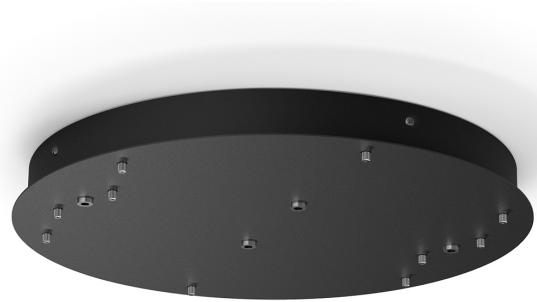

PANZERI

Zero Round

220-240V AC dimmable (DALI/Push DIM)

XM03402.554.0002

Data sheet

CODE	XM03402.554.0002
POWER SUPPLY	220-240V AC
FREQUENCY	50/60Hz
ELECTRICAL CONFIGURATION	dimmable (DALI/Push DIM)
DRIVER	integrated included
WEIGHT	4,60 Kg
PACKING DIMENSIONS	46,0 x 46,0 x 16,0 cm

Canopy for power supply and suspension of 2 Zero Shapes Horizontal and 2 Zero Round Vertical models, with DALI/Push DIM drivers.

Technical drawing

39,5
15 4/7"