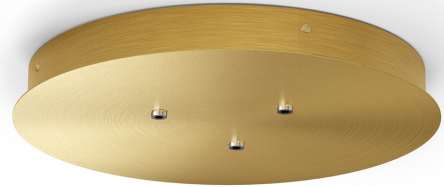

PANZERI

Zero Round

220-240V AC dimmable (DALI/Push DIM)

XM03319.523.0002

 mat brass

Data sheet

CODE	XM03319.523.0002
POWER SUPPLY	220-240V AC
FREQUENCY	50/60Hz
ELECTRICAL CONFIGURATION	dimmable (DALI/Push DIM)
DRIVER	integrated included
WEIGHT	3.02 Kg
PACKING DIMENSIONS	40,0 x 40,0 x 16,0 cm

Canopy for power supply of 3 Zero Shapes models, with DALI/Push DIM drivers.

Technical drawing

3,8
1 1/2"

32,5
12 4/5"