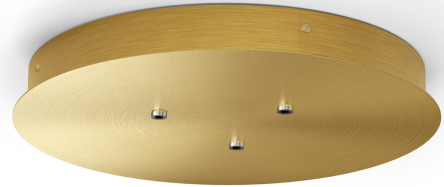

PANZERI

Zero Round

220-240V AC dimmable (DALI/Push DIM)

[XM03319.523.0002](#)

 mat brass

Data sheet

CODE	XM03319.523.0002
POWER SUPPLY	220-240V AC
FREQUENCY	50/60Hz
ELECTRICAL CONFIGURATION	dimmable (DALI/Push DIM)
DRIVER	integrated included
WEIGHT	3.02 Kg
PACKING DIMENSIONS	40,0 x 40,0 x 16,0 cm

Canopy for power supply of 3 Zero Shapes models, with DALI/Push DIM drivers.

Technical drawing

3,8
1 1/2"

32,5
12 4/5"