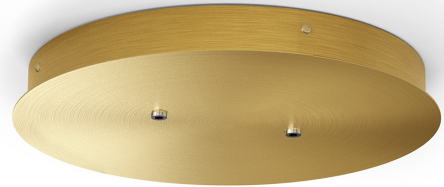

PANZERI

Zero Round

220-240V AC dimmable (DALI/Push DIM)

[XM03319.522.0002](#)

 mat brass

Data sheet

| | |
|--------------------------|--------------------------|
| CODE | XM03319.522.0002 |
| POWER SUPPLY | 220-240V AC |
| FREQUENCY | 50/60Hz |
| ELECTRICAL CONFIGURATION | dimmable (DALI/Push DIM) |
| DRIVER | integrated included |
| WEIGHT | 2,93 Kg |
| PACKING DIMENSIONS | 40,0 x 40,0 x 16,0 cm |

Canopy for power supply of 2 Zero Shapes models, with DALI/Push DIM drivers.

Technical drawing

3,8
1 1/2"

32,5
12 4/5"