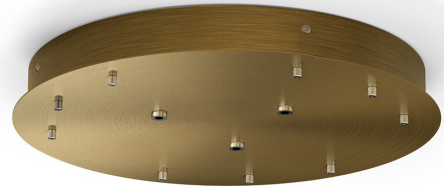

PANZERI

Zero Round

220-240V AC dimmable (DALI/Push DIM)

[XM03317.533.0002](#)

 bronze

Data sheet

CODE	XM03317.533.0002
POWER SUPPLY	220-240V AC
FREQUENCY	50/60Hz
ELECTRICAL CONFIGURATION	dimmable (DALI/Push DIM)
DRIVER	integrated included
WEIGHT	3,29 Kg
PACKING DIMENSIONS	40,0 x 40,0 x 16,0 cm

Canopy for power supply and suspension of 3 Zero Shapes Horizontal models, with DALI/Push DIM drivers.

Technical drawing

3,8
1 1/2"

32,5
12 4/5"