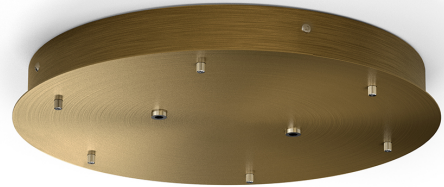

## Zero Round

220-240V AC dimmable (DALI/Push DIM)

[XM03317.532.0002](#)

 bronze

Canopy for power supply and suspension of 2 Zero Shapes Horizontal models, with DALI/Push DIM drivers.