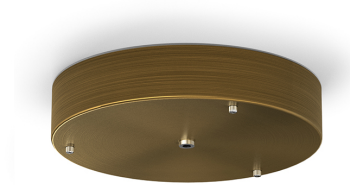

## Zero Round

220-240V AC dimmable (DALI/Push DIM)

XM03317.531.0002

 bronze

Canopy for power supply and suspension of 1 Zero Shapes Horizontal model, with DALI/Push DIM driver.