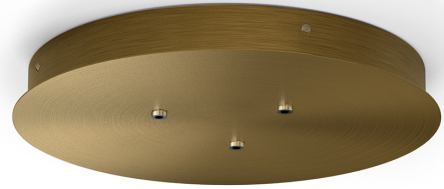

PANZERI

Zero Round

220-240V AC dimmable (DALI/Push DIM)

[XM03317.523.0002](#)

 bronze

Data sheet

CODE	XM03317.523.0002
POWER SUPPLY	220-240V AC
FREQUENCY	50/60Hz
ELECTRICAL CONFIGURATION	dimmable (DALI/Push DIM)
DRIVER	integrated included
WEIGHT	3.02 Kg
PACKING DIMENSIONS	40,0 x 40,0 x 16,0 cm

Canopy for power supply of 3 Zero Shapes models, with DALI/Push DIM drivers.

Technical drawing