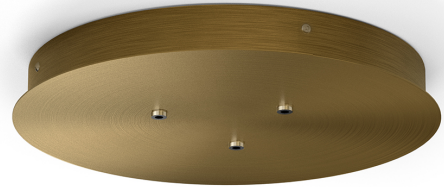

PANZERI

Zero Round

220-240V AC dimmable (DALI/Push DIM)

XM03317.523.0002

 bronze

Data sheet

CODE	XM03317.523.0002
POWER SUPPLY	220-240V AC
FREQUENCY	50/60Hz
ELECTRICAL CONFIGURATION	dimmable (DALI/Push DIM)
DRIVER	integrated included
WEIGHT	3.02 Kg
PACKING DIMENSIONS	40,0 x 40,0 x 16,0 cm

Canopy for power supply of 3 Zero Shapes models, with DALI/Push DIM drivers.

Technical drawing

3,8
1 1/2"

32,5
12 4/5"