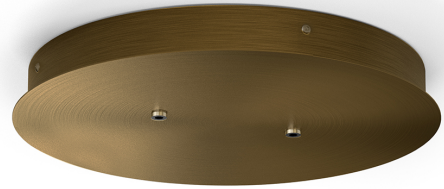

## Zero Round

220-240V AC dimmable (DALI/Push DIM)

[XM03317.522.0002](#)

 bronze

Canopy for power supply of 2 Zero Shapes models, with DALI/Push DIM drivers.