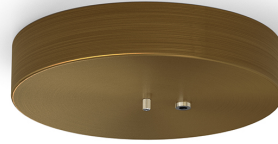

PANZERI

Zero Round Vertical

220-240V AC dimmable (DALI/Push DIM)

XM03317.511.0002

 bronze

Data sheet

CODE	XM03317.511.0002
POWER SUPPLY	220-240V AC
FREQUENCY	50/60Hz
ELECTRICAL CONFIGURATION	dimmable (DALI/Push DIM)
DRIVER	integrated included
WEIGHT	0.70 Kg
PACKING DIMENSIONS	22,0 x 24,0 x 9,0 cm

Canopy for power supply of 1 Zero Shapes model, with DALI/Push DIM driver.

Technical drawing

4,1
1 5/8"

20,6
8 1/9"