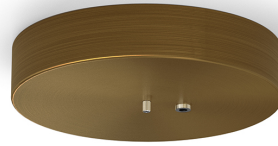

PANZERI

Zero Round

220-240V AC dimmable (DALI/Push DIM)

[XM03317.511.0002](#)

 bronze

Data sheet

CODE	XM03317.511.0002
POWER SUPPLY	220-240V AC
FREQUENCY	50/60Hz
ELECTRICAL CONFIGURATION	dimmable (DALI/Push DIM)
DRIVER	integrated included
WEIGHT	0.70 Kg
PACKING DIMENSIONS	22,0 x 24,0 x 9,0 cm

Canopy for power supply of 1 Zero Shapes model, with DALI/Push DIM driver.

Technical drawing

4,1
1 5/8"

20,6
8 1/9"