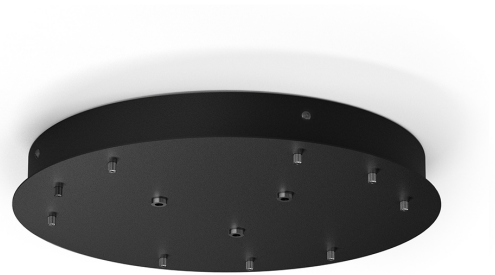

## Zero Round

220-240V AC dimmable (DALI/Push DIM)

[XM03302.533.0002](#)

### Data sheet

CODE	XM03302.533.0002
POWER SUPPLY	220-240V AC
FREQUENCY	50/60Hz
ELECTRICAL CONFIGURATION	dimmable (DALI/Push DIM)
DRIVER	integrated included
WEIGHT	3,29 Kg
PACKING DIMENSIONS	40,0 x 40,0 x 16,0 cm

Canopy for power supply and suspension of 3 Zero Shapes Horizontal models, with DALI/Push DIM drivers.