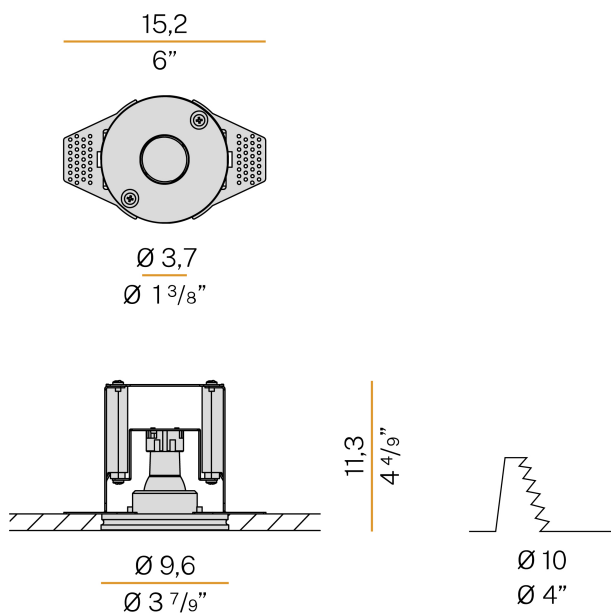

PANZERI

Click Clack

220-240V AC

XGR1212

plaster

Data sheet

CODE	XGR1212
SYSTEM POWER CONSUMPTION	max 6W
EFFICACY	42.67lm/W
LIGHT SOURCE	LED retrofit
LIGHT SOURCE KIT	not included
COMPATIBLE SOURCES	LED retrofit bulb 4W GU10 Ø 35mm 3000K Ra80 330lm (no dimming)
POWER SUPPLY	220-240V AC
FREQUENCY	50/60Hz
NOMINAL LUMINOUS FLUX	330lm
LUMEN OUTPUT	256lm
EFFICIENCY	77.6%
WEIGHT	0,45 Kg
PROTECTION DEGREE	IP20
COLOUR TOLLERANCES	SDCM -6
PACKING DIMENSIONS	13,0 x 24,0 x 12,0 cm

Lighting fixture for ceiling built-in installation for interiors, with direct light emission. Total built-in plaster structure for plasterboard. Bulb push and pull mechanism. Micro-perforated sheet metal brackets for plasterboard fixing. Built-in hole dimension: Ø 100mm (Ø 3,9")

Technical drawing

Application

PANZERI

Click Clack

Accessories / source

XM5/GU10-35

MR11 Ø 35mm LED lamp GU10 4W 110-240V AC 3000K Ra>80 330lm 38°, not dimmable.