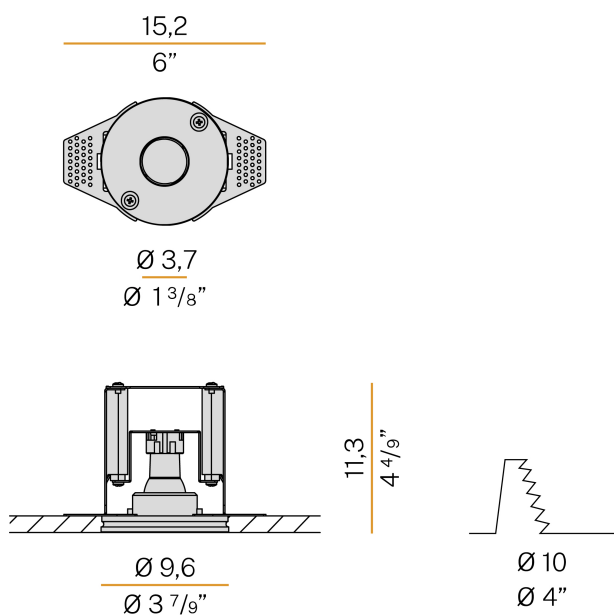

PANZERI

Click Clack

220-240V AC

XGR1212

plaster

Data sheet

CODE	XGR1212
SYSTEM POWER CONSUMPTION	max 6W
EFFICACY	42.67lm/W
LIGHT SOURCE	LED retrofit
LIGHT SOURCE KIT	not included
COMPATIBLE SOURCES	LED retrofit bulb 4W GU10 Ø 35mm 3000K Ra80 330lm (no dimming)
POWER SUPPLY	220-240V AC
FREQUENCY	50/60Hz
NOMINAL LUMINOUS FLUX	330lm
LUMEN OUTPUT	256lm
EFFICIENCY	77.6%
WEIGHT	0,45 Kg
PROTECTION DEGREE	IP20
COLOUR TOLLERANCES	SDCM -6
PACKING DIMENSIONS	13,0 x 24,0 x 12,0 cm

Lighting fixture for ceiling built-in installation for interiors, with direct light emission. Total built-in plaster structure for plasterboard. Bulb push and pull mechanism. Micro-perforated sheet metal brackets for plasterboard fixing. Built-in hole dimension: Ø 100mm (Ø 3,9")

Technical drawing

Application

PANZERI

Click Clack

Accessories / source

XM5/GU10-35

MR11 Ø 35mm LED lamp GU10 4W 110-240V AC 3000K Ra>80 330lm 38°, not dimmable.