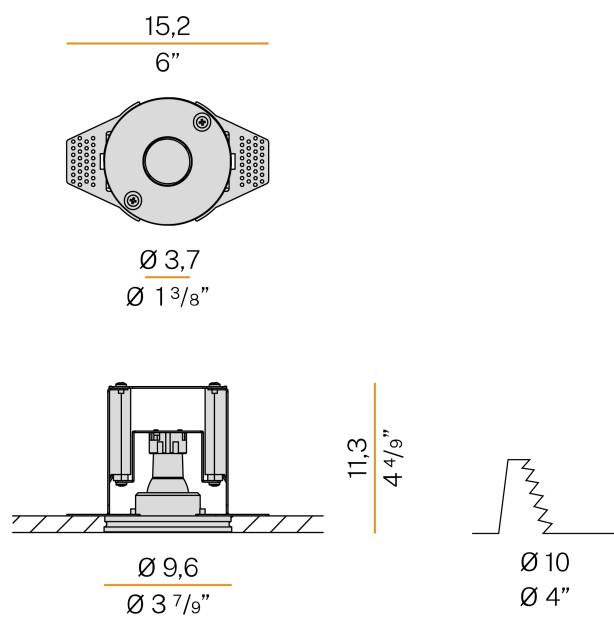

PANZERI

Click Clack

220-240V AC

XGR1212

plaster

DIRECT
LIGHT

Data sheet

CODE	XGR1212
SYSTEM POWER CONSUMPTION	max 6W
EFFICACY	42.67lm/W
LIGHT SOURCE	LED retrofit
LIGHT SOURCE KIT	not included
COMPATIBLE SOURCES	LED retrofit bulb 4W GU10 Ø 35mm 3000K Ra80 330lm (no dimming)
POWER SUPPLY	220-240V AC
FREQUENCY	50/60Hz
NOMINAL LUMINOUS FLUX	330lm
LUMEN OUTPUT	256lm
EFFICIENCY	77.6%
WEIGHT	0,45 Kg
PROTECTION DEGREE	IP20
COLOUR TOLLERANCES	SDCM -6
PACKING DIMENSIONS	13,0 x 24,0 x 12,0 cm

Lighting fixture for ceiling built-in installation for interiors, with direct light emission. Total built-in plaster structure for plasterboard. Bulb push and pull mechanism. Micro-perforated sheet metal brackets for plasterboard fixing. Built-in hole dimension: Ø 100mm (Ø 3,9")

Technical drawing

Application

PANZERI

Click Clack

Accessories / source

XM5/GU10-35

MR11 Ø 35mm LED lamp GU10 4W 110-240V AC 3000K Ra>80 330lm 38°, not dimmable.