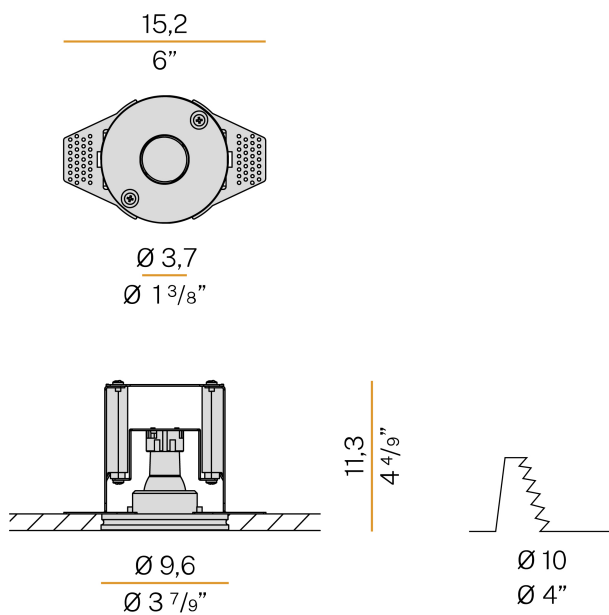

PANZERI

Click Clack

220-240V AC

XGR1212

● plaster

Data sheet

CODE	XGR1212
SYSTEM POWER CONSUMPTION	max 6W
EFFICACY	42.67lm/W
LIGHT SOURCE	LED retrofit
LIGHT SOURCE KIT	not included
COMPATIBLE SOURCES	LED retrofit bulb 4W GU10 Ø 35mm 3000K Ra80 330lm (no dimming)
POWER SUPPLY	220-240V AC
FREQUENCY	50/60Hz
NOMINAL LUMINOUS FLUX	330lm
LUMEN OUTPUT	256lm
EFFICIENCY	77.6%
WEIGHT	0,45 Kg
PROTECTION DEGREE	IP20
COLOUR TOLLERANCES	SDCM -6
PACKING DIMENSIONS	13,0 x 24,0 x 12,0 cm

Lighting fixture for ceiling built-in installation for interiors, with direct light emission. Total built-in plaster structure for plasterboard. Bulb push and pull mechanism. Micro-perforated sheet metal brackets for plasterboard fixing. Built-in hole dimension: Ø 100mm (Ø 3,9")

Technical drawing

Application

PANZERI

Click Clack

Accessories / source

XM5/GU10-35

MR11 Ø 35mm LED lamp GU10 4W 110-240V AC 3000K Ra>80 330lm 38°, not dimmable.