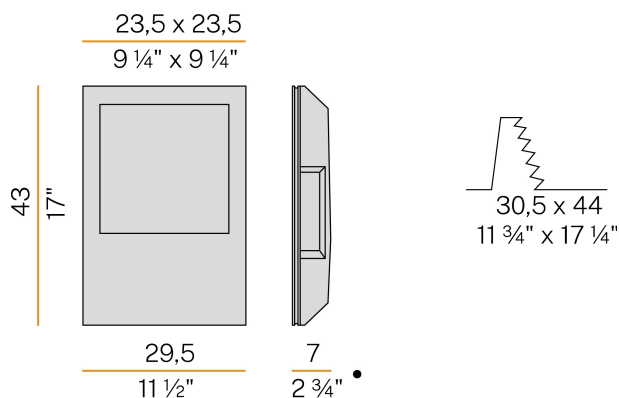

PANZERI

Moai

220-240V AC dimmable (DALI/Push DIM)

XGQ1211.0402

Data sheet

CODE	XGQ1211.0402
SYSTEM POWER CONSUMPTION	15W
EFFICACY	70.87lm/W
LIGHT SOURCE	LED
LIGHT SOURCE LIFETIME	L80 (B20) 80.000h
COLOUR TEMPERATURE	3000K Ra>90
LIGHT DISTRIBUTION	asymmetric
POWER SUPPLY	220-240V AC
FREQUENCY	50/60Hz
ELECTRICAL CONFIGURATION	dimmable (DALI/Push DIM)
DRIVER	integrated included
NOMINAL LUMINOUS FLUX	1898lm
LUMEN OUTPUT	1063lm
EFFICIENCY	56%
WEIGHT	3,54 Kg
PROTECTION DEGREE	IP20
COLOUR TOLLERANCES	SDCM 3
PACKING DIMENSIONS	13,5 x 49,0 x 37,5 cm

Technical drawing

Lighting fixture for ceiling or wall built-in installation for interiors, with indirect light emission.

Total built-in plaster structure for masonry or plasterboard.

Aluminium dissipation plate.

Flat frosted glass diffuser.

Fixing brackets in micro-perforated sheet metal.

Recessed housing for masonry in galvanized sheet metal to be ordered separately.

Built-in hole dimension: 305x440mm (12x17,3")