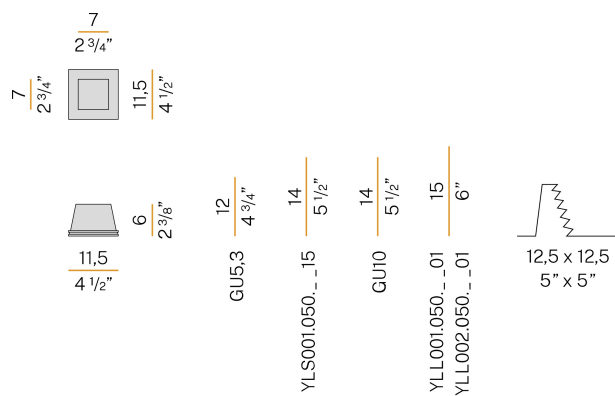

Technical drawing