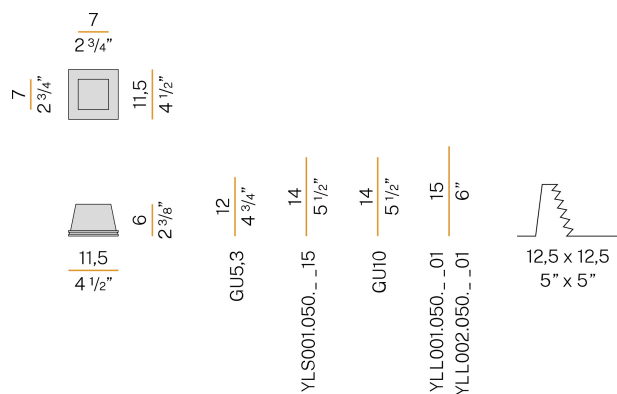

PANZERI

East

220-240V AC
XGQ1004-GL

● plaster

DIRECT
LIGHT

Data sheet

CODE	XGQ1004-GL
SYSTEM POWER CONSUMPTION	max 50W
LIGHT SOURCE	LED retrofit / halogen
LIGHT SOURCE KIT	not included
COMPATIBLE SOURCES	max 50W GU10
LIGHT DISTRIBUTION	diffused
POWER SUPPLY	220-240V AC
FREQUENCY	50/60Hz
WEIGHT	0,56 Kg
PROTECTION DEGREE	IP20
PACKING DIMENSIONS	17,0 x 20,0 x 12,0 cm

Lighting fixture for ceiling built-in installation for interiors, with direct light emission.
Total built-in plaster structure for masonry or plasterboard.
Light source retaining spring clip in stainless steel.
Flat frosted glass diffuser.
Fixing brackets in micro-perforated sheet metal.
Recessed housing for masonry in galvanized sheet metal to be ordered separately.
Built-in hole dimension: 125x125mm (4,9x4,9")

Technical drawing

Application