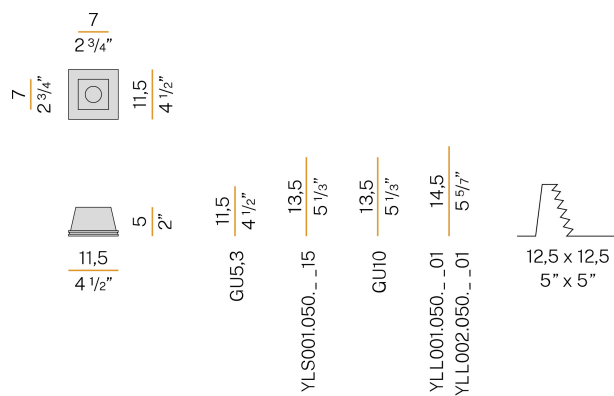

Technical drawing