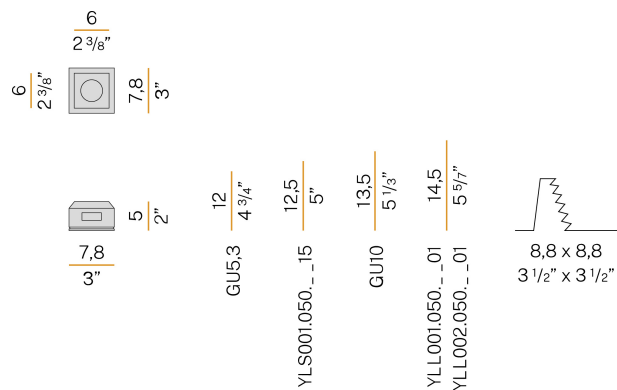

PANZERI

East

220-240V AC
XGQ0998

● plaster

DIRECT
LIGHT

Data sheet

| | |
|--------------------------|------------------------|
| CODE | XGQ0998 |
| SYSTEM POWER CONSUMPTION | max 50W |
| LIGHT SOURCE | LED retrofit / halogen |
| LIGHT SOURCE KIT | not included |
| COMPATIBLE SOURCES | max 50W GU10 |
| POWER SUPPLY | 220-240V AC |
| FREQUENCY | 50/60Hz |
| WEIGHT | 0,17 Kg |
| PROTECTION DEGREE | IP20 |
| PACKING DIMENSIONS | 7,5 x 10,0 x 10,0 cm |

Fixing brackets in micro-perforated sheet metal.

Recessed housing for masonry in galvanized sheet metal to be ordered separately.

Built-in hole dimension: 88x88mm (3,5x3,5")

Technical drawing

Application