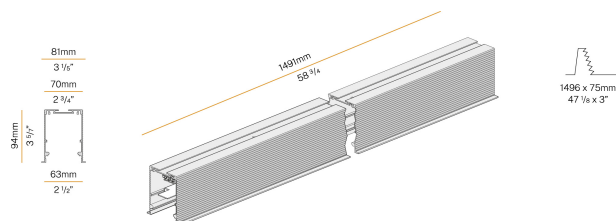

PANZERI

Nolita Trim

220-240V AC ON-OFF

XG39E01.150.0401

● white

Data sheet

CODE	XG39E01.150.0401
SYSTEM POWER CONSUMPTION	35,5W
EFFICACY	61.89lm/W
LIGHT SOURCE	LED
COLOUR TEMPERATURE	3000K Ra>90
LIGHT DISTRIBUTION	diffused
POWER SUPPLY	220-240V AC
FREQUENCY	50/60Hz
ELECTRICAL CONFIGURATION	ON-OFF
DRIVER	integrated included
NOMINAL LUMINOUS FLUX	4359lm
LUMEN OUTPUT	2166lm
EFFICIENCY	49.7%
WEIGHT	3,85 Kg
PROTECTION DEGREE	IP40 IP20
SHOCK RESISTANCE RATING	IK08
GLOW WIRE TEST PERFORMANCE	850°
PACKING DIMENSIONS	15,0 x 142,0 x 15,0 cm
L (mm)	1491
L (in)	58 3/4"
ADVISED BRACKETS	2
HOLE (mm)	1496 x 75
HOLE (in)	59" x 3"

Technical drawing

Application

Polar diagram