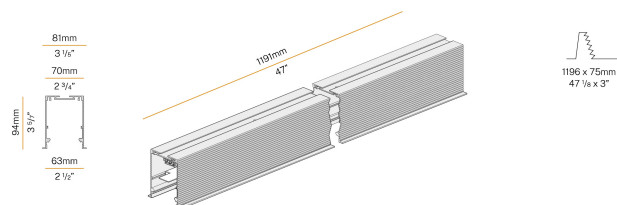

PANZERI

Nolita Trim

220-240V AC dimmable (DALI/Push DIM)

XG39E01.120.0402

● white

Data sheet

| | |
|----------------------------|--------------------------|
| CODE | XG39E01.120.0402 |
| SYSTEM POWER CONSUMPTION | 29W |
| EFFICACY | 59.72lm/W |
| LIGHT SOURCE | LED |
| COLOUR TEMPERATURE | 3000K Ra>90 |
| LIGHT DISTRIBUTION | diffused |
| POWER SUPPLY | 220-240V AC |
| FREQUENCY | 50/60Hz |
| ELECTRICAL CONFIGURATION | dimmable (DALI/Push DIM) |
| DRIVER | integrated included |
| NOMINAL LUMINOUS FLUX | 3487lm |
| LUMEN OUTPUT | 1732lm |
| EFFICIENCY | 49.7% |
| WEIGHT | 2,80 Kg |
| PROTECTION DEGREE | IP40 IP20 |
| SHOCK RESISTANCE RATING | IK08 |
| GLOW WIRE TEST PERFORMANCE | 850° |
| PACKING DIMENSIONS | 15,0 x 142,0 x 15,0 cm |
| L (mm) | 1191 |
| L (in) | 47" |
| ADVISED BRACKETS | 2 |
| HOLE (mm) | 1196 x 75 |
| HOLE (in) | 47 1/8" x 3" |

Technical drawing

Application

Polar diagram