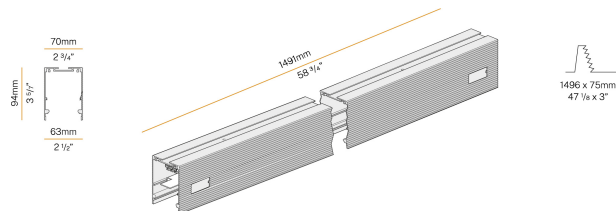

PANZERI

Nolita

220-240V AC dimmable (DALI/Push DIM)

XG38E01.150.0402

white

Data sheet

CODE	XG38E01.150.0402
SYSTEM POWER CONSUMPTION	35,5W
EFFICACY	61.89lm/W
LIGHT SOURCE	LED
COLOUR TEMPERATURE	3000K Ra>90
LIGHT DISTRIBUTION	diffused
POWER SUPPLY	220-240V AC
FREQUENCY	50/60Hz
ELECTRICAL CONFIGURATION	dimmable (DALI/Push DIM)
DRIVER	integrated included
NOMINAL LUMINOUS FLUX	4359lm
LUMEN OUTPUT	2166lm
EFFICIENCY	49.7%
WEIGHT	3,85 Kg
PROTECTION DEGREE	IP40 IP20
SHOCK RESISTANCE RATING	IK08
GLOW WIRE TEST PERFORMANCE	850°
PACKING DIMENSIONS	13,0 x 13,0 x 180,0 cm
L (mm)	1491
L (in)	58 3/4"
ADVISED BRACKETS	2
HOLE (mm)	1496 x 75
HOLE (in)	59" x 3"

Technical drawing

Application

Polar diagram