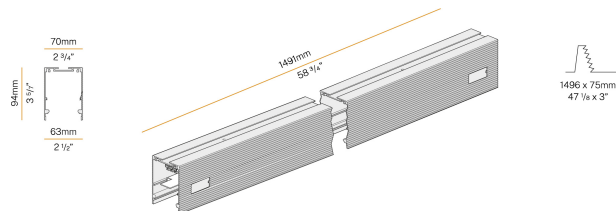

PANZERI

Nolita

220-240V AC ON-OFF

XG38E01.150.0401

● white

Data sheet

CODE	XG38E01.150.0401
SYSTEM POWER CONSUMPTION	35,5W
EFFICACY	61.89lm/W
LIGHT SOURCE	LED
COLOUR TEMPERATURE	3000K Ra>90
LIGHT DISTRIBUTION	diffused
POWER SUPPLY	220-240V AC
FREQUENCY	50/60Hz
ELECTRICAL CONFIGURATION	ON-OFF
DRIVER	integrated included
NOMINAL LUMINOUS FLUX	4359lm
LUMEN OUTPUT	2166lm
EFFICIENCY	49.7%
WEIGHT	3,85 Kg
PROTECTION DEGREE	IP40 IP20
SHOCK RESISTANCE RATING	IK08
GLOW WIRE TEST PERFORMANCE	850°
PACKING DIMENSIONS	13,0 x 13,0 x 180,0 cm
L (mm)	1491
L (in)	58 3/4"
ADVISED BRACKETS	2
HOLE (mm)	1496 x 75
HOLE (in)	59" x 3"

Technical drawing

Application

Polar diagram