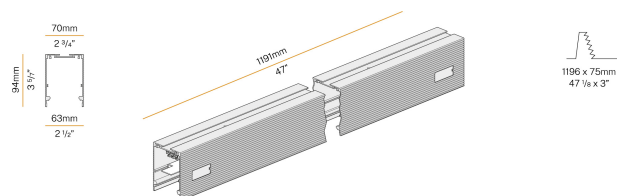

PANZERI

Nolita

220-240V AC dimmable (DALI/Push DIM)

XG38E01.120.0402

● white

Data sheet

CODE	XG38E01.120.0402
SYSTEM POWER CONSUMPTION	29W
EFFICACY	59.72lm/W
LIGHT SOURCE	LED
COLOUR TEMPERATURE	3000K Ra>90
LIGHT DISTRIBUTION	diffused
POWER SUPPLY	220-240V AC
FREQUENCY	50/60Hz
ELECTRICAL CONFIGURATION	dimmable (DALI/Push DIM)
DRIVER	integrated included
NOMINAL LUMINOUS FLUX	3487lm
LUMEN OUTPUT	1732lm
EFFICIENCY	49.7%
WEIGHT	2,80 Kg
PROTECTION DEGREE	IP40 IP20
SHOCK RESISTANCE RATING	IK08
GLOW WIRE TEST PERFORMANCE	850°
PACKING DIMENSIONS	15,0 x 142,0 x 15,0 cm
L (mm)	1191
L (in)	47"
ADVISED BRACKETS	2
HOLE (mm)	1196 x 75
HOLE (in)	47 1/8" x 3"

Technical drawing

Application

Polar diagram