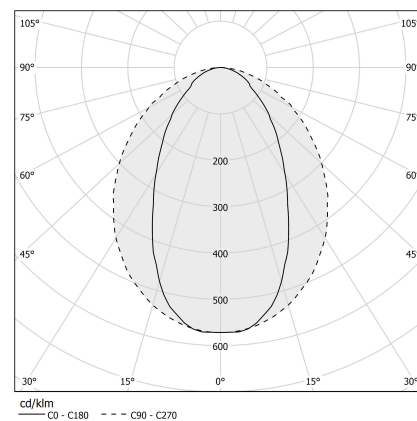

PANZERI

Bronx

24V DC

XG24702.300.0099

● black

Data sheet

CODE	XG24702.300.0099
SYSTEM POWER CONSUMPTION	17,2W/m
LIGHT SOURCE	LED
LIGHT DISTRIBUTION	diffused
POWER SUPPLY	24V DC
DRIVER	remote not included
WEIGHT	2,93 Kg
PROTECTION DEGREE	IP40 IP20
PACKING DIMENSIONS	8,0 x 314,0 x 8,0 cm
L (mm)	3010
L (in)	118 3/5"
ADVISED BRACKETS	4
HOLE (mm)	3015 x 50
HOLE (in)	118 4/5" x 2"

Modular profile for ceiling or wall built-in installation for interiors, with direct light emission.
Total built-in structure in plasterboard, in extruded aluminium in RAL 9003 white or black powder paint.
Recessed extruded polycarbonate diffuser with opaline finish.
Light modules and driver to be ordered separately.
Fastening, joining and closing accessories to be ordered separately.
Built-in hole dimension: 3015x50mm (118,7x2")

Technical drawing

Application

Polar diagram

PANZERI

Bronx

Accessories / source

XM005.012.0410 LED module, 125mm (5") 16 LED 2,2W 24V DC 3000K Ra>90 285lm.

XM005.050.0410 LED module, 500mm (19,7") 64 LED 8,6W 24V DC 3000K Ra>90 1140lm.