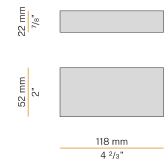

XM6-20 UNI

LED driver, 4x20W 250=700mA.