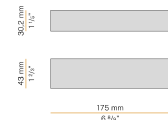

XM18/24 DIM

LED driver, 18W 24V DC, DALI/Push DIM dimmable.