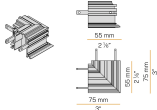

PANZERI

Bronx

Accessories / junction

XM24700.301.0099 Linear junction kit.

XM24702.302.0099 Connection joint for two lines of modular profiles with level junction 90°, for total built-in installation.

PANZERI