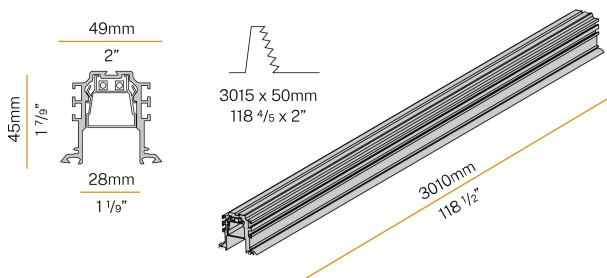

PANZERI

Bronx

24V DC

XG24702.300.0099

● black

Data sheet

CODE	XG24702.300.0099
SYSTEM POWER CONSUMPTION	17,2W/m
LIGHT SOURCE	LED
LIGHT DISTRIBUTION	diffused
POWER SUPPLY	24V DC
DRIVER	remote not included
WEIGHT	2,93 Kg
PROTECTION DEGREE	IP40 IP20
PACKING DIMENSIONS	8,0 x 314,0 x 8,0 cm
L (mm)	3010
L (in)	118 3/5"
ADVISED BRACKETS	4
HOLE (mm)	3015 x 50
HOLE (in)	118 4/5" x 2"

Modular profile for ceiling or wall built-in installation for interiors, with direct light emission.
Total built-in structure in plasterboard, in extruded aluminium in RAL 9003 white or black powder paint.
Recessed extruded polycarbonate diffuser with opaline finish.
Light modules and driver to be ordered separately.
Fastening, joining and closing accessories to be ordered separately.
Built-in hole dimension: 3015x50mm (118,7x2")

Technical drawing

Application

Polar diagram

PANZERI

Bronx

Accessories / source

XM005.012.0410 LED module, 125mm (5") 16 LED 2,2W 24V DC 3000K Ra>90 285lm.

XM005.050.0410 LED module, 500mm (19,7") 64 LED 8,6W 24V DC 3000K Ra>90 1140lm.