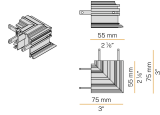

PANZERI

Bronx

Accessories / junction

XM24700.301.0099 Linear junction kit.

XM24701.302.0099 Connection joint for two lines of modular profiles with level junction 90°, for total built-in installation.