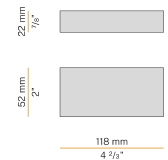

XM6-20 UNI

LED driver, 4x20W 250=700mA.