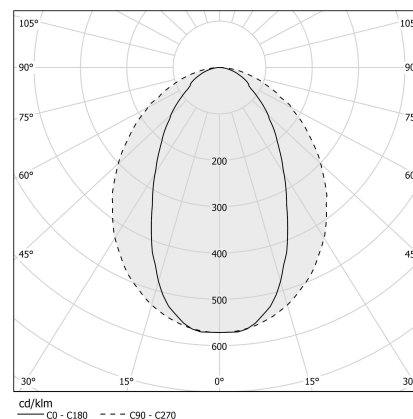

### Data sheet

CODE	XG24701.300.0099
SYSTEM POWER CONSUMPTION	17,2W/m
LIGHT SOURCE	LED
LIGHT DISTRIBUTION	diffused
POWER SUPPLY	24V DC
DRIVER	remote not included
WEIGHT	2,93 Kg
PROTECTION DEGREE	IP40 IP20
PACKING DIMENSIONS	8,0 x 314,0 x 8,0 cm
L (mm)	3010
L (in)	118 3/5"
ADVISED BRACKETS	4
HOLE (mm)	3015 x 50
HOLE (in)	118 4/5" x 2"

Recessed extruded polycarbonate diffuser with opaline finish.

Light modules and driver to be ordered separately.

Fastening, joining and closing accessories to be ordered separately.

Built-in hole dimension: 3015x50mm (118,7x2")

### Technical drawing

### Polar diagram