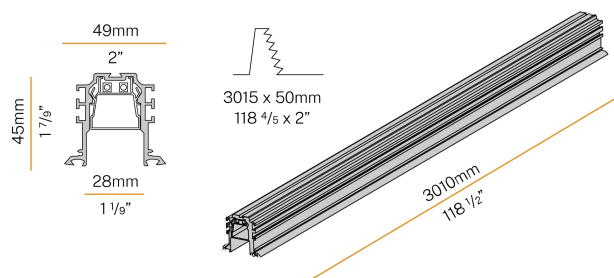

Technical drawing