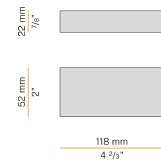

XM6-20 UNI

LED driver, 4x20W 250=700mA.