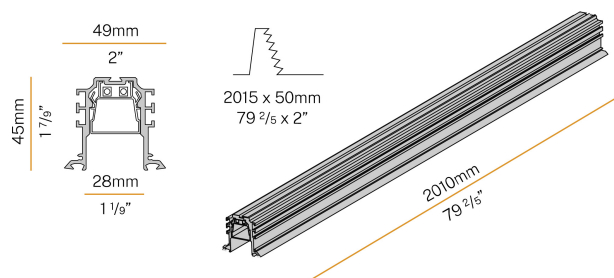

Technical drawing