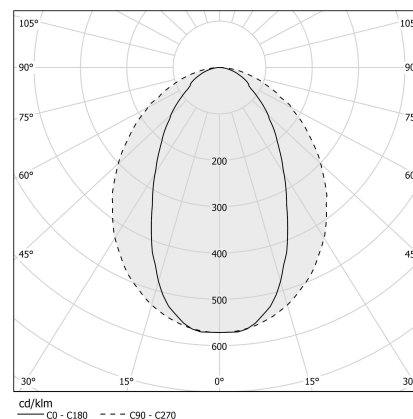

Application

Polar diagram