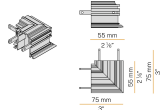

PANZERI

Bronx

Accessories / junction

XM24700.301.0099

Linear junction kit.

XM24701.302.0099

Connection joint for two lines of modular profiles with level junction 90°, for total built-in installation.

PANZERI