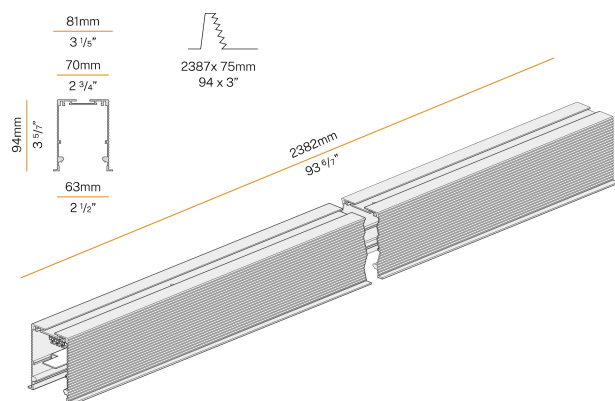

PANZERI

Nolita Trim

220-240V AC

XG23901.240.0099

● white

Data sheet

CODE	XG23901.240.0099
SYSTEM POWER CONSUMPTION	max 38W/m
LIGHT SOURCE	LED
LIGHT DISTRIBUTION	diffused
POWER SUPPLY	220-240V AC
FREQUENCY	50/60Hz
DRIVER	integrated not included
WEIGHT	5,12 Kg
PROTECTION DEGREE	IP40 IP20
SHOCK RESISTANCE RATING	IK08
GLOW WIRE TEST PERFORMANCE	850°
PACKING DIMENSIONS	13,0 x 13,0 x 246,0 cm
L (mm)	2382
L (in)	93 6/7"
ADVISED BRACKETS	2
HOLE (mm)	2387 x 75
HOLE (in)	94" x 3"

Technical drawing

Modular profile for ceiling or wall built-in installation for interiors, with direct light emission.

Built-in structure in plasterboard, in extruded aluminium in RAL 9003 white powder paint.

Fastening, joining and closing accessories to be ordered separately.

Built-in hole dimension: 2387x75mm (94x3")

Application

Polar diagram