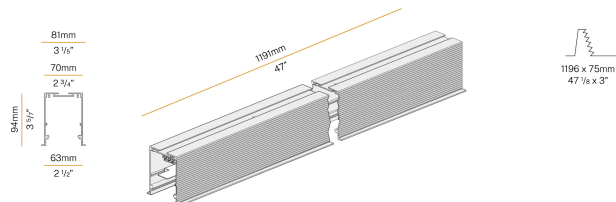

PANZERI

Nolita Trim

220-240V AC dimmable (DALI/Push DIM)

XG23901.120.0402

white

Data sheet

CODE	XG23901.120.0402
SYSTEM POWER CONSUMPTION	46W
EFFICACY	56.35lm/W
LIGHT SOURCE	LED
COLOUR TEMPERATURE	3000K Ra>90
LIGHT DISTRIBUTION	diffused
POWER SUPPLY	220-240V AC
FREQUENCY	50/60Hz
ELECTRICAL CONFIGURATION	dimmable (DALI/Push DIM)
DRIVER	integrated included
NOMINAL LUMINOUS FLUX	5216lm
LUMEN OUTPUT	2592lm
EFFICIENCY	49.7%
WEIGHT	2,80 Kg
PROTECTION DEGREE	IP40 IP20
SHOCK RESISTANCE RATING	IK08
GLOW WIRE TEST PERFORMANCE	850°
PACKING DIMENSIONS	15,0 x 142,0 x 15,0 cm
L (mm)	1191
L (in)	47"
ADVISED BRACKETS	2
HOLE (mm)	1196 x 75
HOLE (in)	47 1/8" x 3"

Technical drawing

Application

Polar diagram