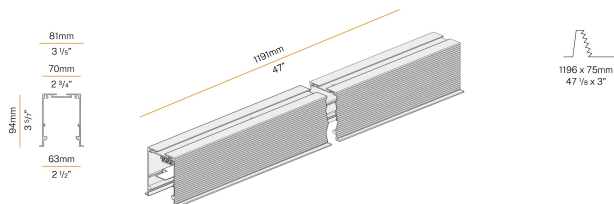

Technical drawing