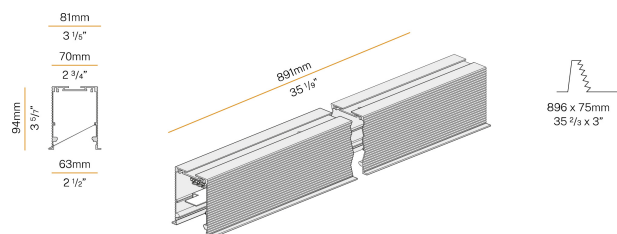

PANZERI

Nolita Trim

220-240V AC ON-OFF

XG23901.090.0401

white

Data sheet

CODE	XG23901.090.0401
SYSTEM POWER CONSUMPTION	35W
EFFICACY	55.57lm/W
LIGHT SOURCE	LED
COLOUR TEMPERATURE	3000K Ra>90
LIGHT DISTRIBUTION	diffused
POWER SUPPLY	220-240V AC
FREQUENCY	50/60Hz
ELECTRICAL CONFIGURATION	ON-OFF
DRIVER	integrated included
NOMINAL LUMINOUS FLUX	3912lm
LUMEN OUTPUT	1945lm
EFFICIENCY	49.7%
WEIGHT	2,43 Kg
PROTECTION DEGREE	IP40 IP20
SHOCK RESISTANCE RATING	IK08
GLOW WIRE TEST PERFORMANCE	850°
PACKING DIMENSIONS	14,5 x 142,5 x 14,5 cm
L (mm)	891
L (in)	35 1/9"
ADVISED BRACKETS	2
HOLE (mm)	896 x 75
HOLE (in)	35 2/3" x 3"

Technical drawing

Modular profile for ceiling or wall built-in installation for interiors, with direct light emission.

Built-in structure in plasterboard, in extruded aluminium in RAL 9003 white powder paint.

Fastening, joining and closing accessories to be ordered separately.

Built-in hole dimension: 896x75mm (35,3x3")

Application

Polar diagram