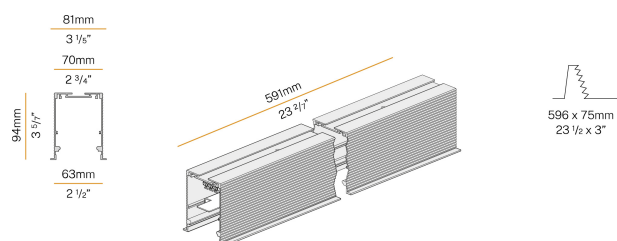

PANZERI

Nolita Trim

220-240V AC

XG23901.060.0099

● white

Data sheet

CODE	XG23901.060.0099
SYSTEM POWER CONSUMPTION	max 38W/m
LIGHT SOURCE	LED
LIGHT DISTRIBUTION	diffused
POWER SUPPLY	220-240V AC
FREQUENCY	50/60Hz
DRIVER	integrated not included
WEIGHT	1,32 Kg
PROTECTION DEGREE	IP40 IP20
SHOCK RESISTANCE RATING	IK08
GLOW WIRE TEST PERFORMANCE	850°
PACKING DIMENSIONS	14,0 x 65,0 x 14,0 cm
L (mm)	591
L (in)	23 2/7"
ADVISED BRACKETS	2
HOLE (mm)	596 x 75
HOLE (in)	23 1/2" x 3"

Modular profile for ceiling or wall built-in installation for interiors, with direct light emission.

Built-in structure in plasterboard, in extruded aluminium in RAL 9003 white powder paint.

Reflector retaining spring clips in stainless steel.

Fastening, joining and closing accessories to be ordered separately.

Built-in hole dimension: 596x75mm (23,5x3")

Technical drawing

Application

Polar diagram