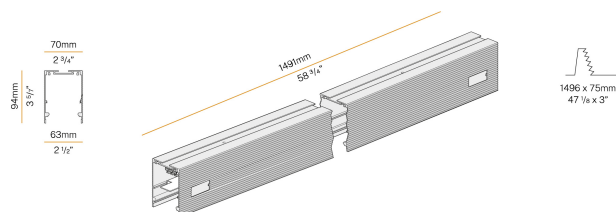

PANZERI

Nolita

220-240V AC ON-OFF

XG23801.150.0401

● white

Data sheet

CODE	XG23801.150.0401
SYSTEM POWER CONSUMPTION	57W
EFFICACY	56.84lm/W
LIGHT SOURCE	LED
COLOUR TEMPERATURE	3000K Ra>90
LIGHT DISTRIBUTION	diffused
POWER SUPPLY	220-240V AC
FREQUENCY	50/60Hz
ELECTRICAL CONFIGURATION	ON-OFF
DRIVER	integrated included
NOMINAL LUMINOUS FLUX	6520lm
LUMEN OUTPUT	3240lm
EFFICIENCY	49.7%
WEIGHT	3,85 Kg
PROTECTION DEGREE	IP40 IP20
SHOCK RESISTANCE RATING	IK08
GLOW WIRE TEST PERFORMANCE	850°
PACKING DIMENSIONS	13,0 x 13,0 x 180,0 cm
L (mm)	1491
L (in)	58 3/4"
ADVISED BRACKETS	2
HOLE (mm)	1496 x 75
HOLE (in)	59" x 3"

Technical drawing

Application

Polar diagram