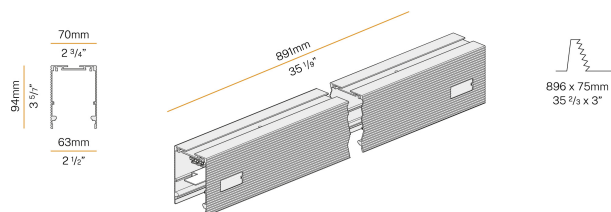

PANZERI

Nolita

220-240V AC dimmable (DALI/Push DIM)

XG23801.090.0402

● white

Data sheet

CODE	XG23801.090.0402
SYSTEM POWER CONSUMPTION	35W
EFFICACY	55.57lm/W
LIGHT SOURCE	LED
COLOUR TEMPERATURE	3000K Ra>90
LIGHT DISTRIBUTION	diffused
POWER SUPPLY	220-240V AC
FREQUENCY	50/60Hz
ELECTRICAL CONFIGURATION	dimmable (DALI/Push DIM)
DRIVER	integrated included
NOMINAL LUMINOUS FLUX	3912lm
LUMEN OUTPUT	1945lm
EFFICIENCY	49.7%
WEIGHT	2,43 Kg
PROTECTION DEGREE	IP40 IP20
SHOCK RESISTANCE RATING	IK08
GLOW WIRE TEST PERFORMANCE	850°
PACKING DIMENSIONS	12,5 x 98,0 x 12,5 cm
L (mm)	891
L (in)	35 1/9"
ADVISED BRACKETS	2
HOLE (mm)	896 x 75
HOLE (in)	35 2/3" x 3"

Technical drawing

Application

Polar diagram