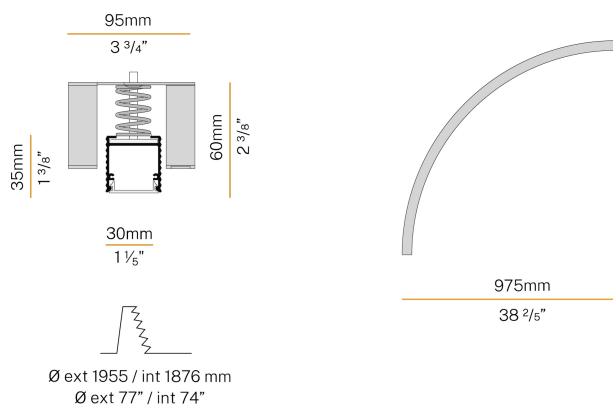

### Data sheet

CODE	XG23201.090.0099
SYSTEM POWER CONSUMPTION	max 26,4W
LIGHT SOURCE	LED
LIGHT DISTRIBUTION	diffused
POWER SUPPLY	24V DC
DRIVER	remote not included
WEIGHT	1,18 Kg
PROTECTION DEGREE	IP40 IP20
SHOCK RESISTANCE RATING	IK08
GLOW WIRE TEST PERFORMANCE	850°
PACKING DIMENSIONS	13,0 x 13,0 x 108,0 cm
DEGREES	90°
Ø (mm)	1950
Ø (in)	76 5/8"
H (mm)	35
H (in)	1 3/8"
HOLE (mm)	Ø ext. 1955 / int. 1876
HOLE (in)	Ø ext. 77" / int. 74"

Joining and closing accessories to be ordered separately.

Built-in hole dimension: external Ø 1955mm (77") / internal Ø 1876mm (73,9")

### Technical drawing