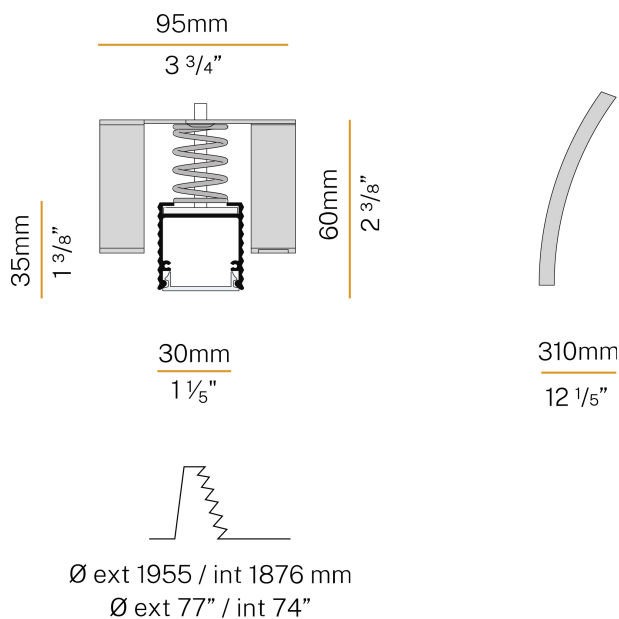

PANZERI

Brooklyn Round

24V DC

XG23201.045.0099

● white

Data sheet

CODE	XG23201.045.0099
SYSTEM POWER CONSUMPTION	max 13,2W
LIGHT SOURCE	LED
LIGHT DISTRIBUTION	diffused
POWER SUPPLY	24V DC
DRIVER	remote not included
WEIGHT	0,71 Kg
PROTECTION DEGREE	IP40 IP20
SHOCK RESISTANCE RATING	IK08
GLOW WIRE TEST PERFORMANCE	850°
PACKING DIMENSIONS	13,0 x 81,0 x 13,0 cm
DEGREES	45°
Ø (mm)	1950
Ø (in)	76 5/6"
H (mm)	35
H (in)	1 3/8"
HOLE (mm)	Ø ext. 1955 / int. 1876
HOLE (in)	Ø ext. 77" / int. 74"

Modular profile for ceiling or wall built-in installation for interiors, with direct light emission.
Total built-in structure in plasterboard, in bended extruded aluminium in RAL 9003 white powder paint.
Extruded polycarbonate diffuser with opaline finish.
Equipped with disposal screen for smoothing, plastering and painting of the installation surface.
Equipped with wing nuts.
Light modules and driver to be ordered separately.
Joining and closing accessories to be ordered separately.
Built-in hole dimension: external Ø 1955mm (77") / internal Ø 1876mm (73,9")

Technical drawing

Application

Polar diagram