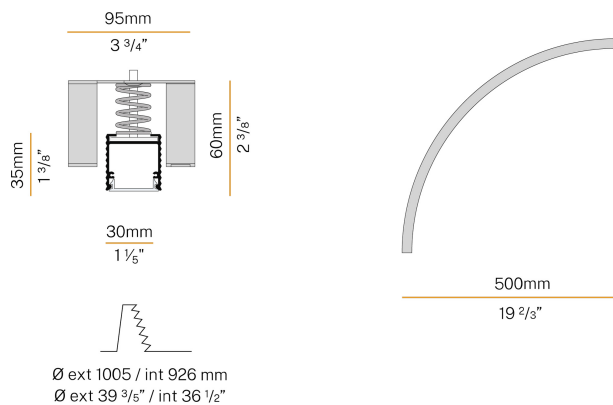

PANZERI

Brooklyn Round

24V DC
XG23101.090.0099

● white

Data sheet

CODE	XG23101.090.0099
SYSTEM POWER CONSUMPTION	max 13,2W
LIGHT SOURCE	LED
LIGHT DISTRIBUTION	diffused
POWER SUPPLY	24V DC
DRIVER	remote not included
WEIGHT	0,70 Kg
PROTECTION DEGREE	IP40 IP20
SHOCK RESISTANCE RATING	IK08
GLOW WIRE TEST PERFORMANCE	850°
PACKING DIMENSIONS	7,0 x 72,0 x 28,0 cm
DEGREES	90°
Ø (mm)	1000
Ø (in)	39 2/5"
H (mm)	35
H (in)	1 3/8"
HOLE (mm)	Ø ext. 1005 / int. 926
HOLE (in)	Ø ext. 39 3/5" / int. 36 1/2"

Technical drawing

Modular profile for ceiling or wall built-in installation for interiors, with direct light emission.

Total built-in structure in plasterboard, in bended extruded aluminium in RAL 9003 white powder paint.

Joining and closing accessories to be ordered separately.

Built-in hole dimension: external Ø 1005mm (39,6") / internal Ø 926mm (36,5")

Application

Polar diagram