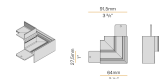

XM2045-ANG 4

Connection joint for two lines of modular profiles with external perpendicular junction 90°, for perimetral installation.

XM2045-U

Linear junction.

XM2045-U90 1

Connection joint for two lines of modular profiles with internal level junction 90°, for perimetral installation.

XM2045-U90 2

Connection joint for two lines of modular profiles with external level junction 90°, for perimetral installation.

PANZERI

Corner

Accessories / closing

XM2045-T

Pair of end caps with screws.