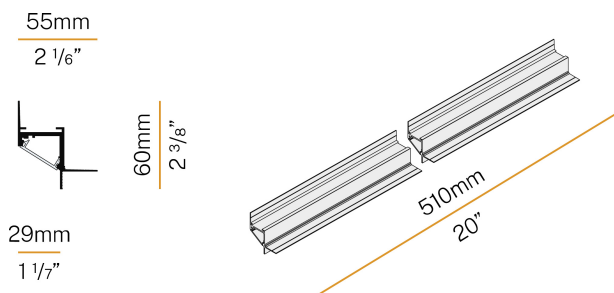

Technical drawing