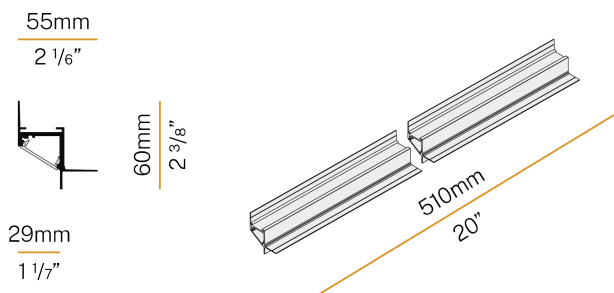

### Data sheet

CODE	XG2045-50TRACK
SYSTEM POWER CONSUMPTION	max 24W/m
LIGHT SOURCE	LED
LIGHT DISTRIBUTION	diffused
POWER SUPPLY	24V DC
DRIVER	remote not included
GLARE RATING	UGR < 19
WEIGHT	0,45 Kg
PROTECTION DEGREE	IP40 IP20
PACKING DIMENSIONS	8,0 x 8,0 x 64,0 cm
L (mm)	510
L (in)	20"

### Technical drawing