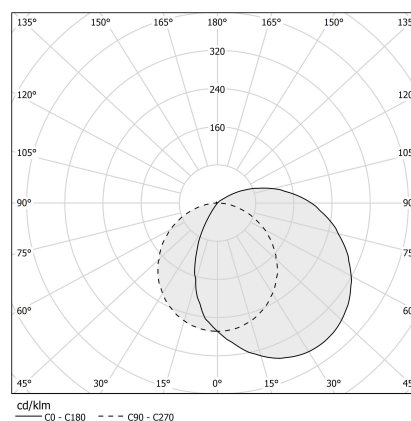

### Data sheet

CODE	XG2045-50TRACK
SYSTEM POWER CONSUMPTION	max 24W/m
LIGHT SOURCE	LED
LIGHT DISTRIBUTION	diffused
POWER SUPPLY	24V DC
DRIVER	remote not included
GLARE RATING	UGR < 19
WEIGHT	0,45 Kg
PROTECTION DEGREE	IP40 IP20
PACKING DIMENSIONS	8,0 x 8,0 x 64,0 cm
L (mm)	510
L (in)	20"

### Technical drawing

### Polar diagram