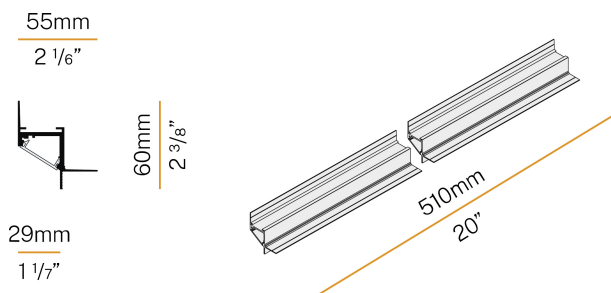

Technical drawing