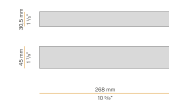

YDV.024.120.A01

LED driver, 120W 24V DC.