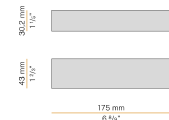

XM18/24 DIM

LED driver, 18W 24V DC, DALI/Push DIM dimmable.