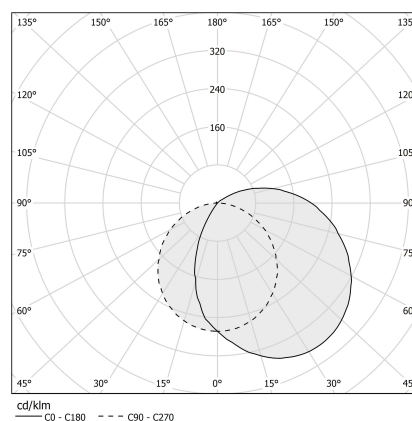

Application

Polar diagram