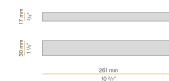

YDV.024.030.A01

LED driver, 30W 24V DC.