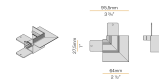

XM2045-ANG 4

Connection joint for two lines of modular profiles with external perpendicular junction 90°, for perimetral installation.

XM2045-U

Linear junction.

XM2045-U90 1

Connection joint for two lines of modular profiles with internal level junction 90°, for perimetral installation.

XM2045-U90 2

Connection joint for two lines of modular profiles with external level junction 90°, for perimetral installation.

PANZERI

Corner

Accessories / closing

XM2045-T

Pair of end caps with screws.