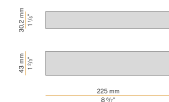

XM60/24 DIM

LED driver, 60W 24V DC, DALI/Push DIM dimmable.