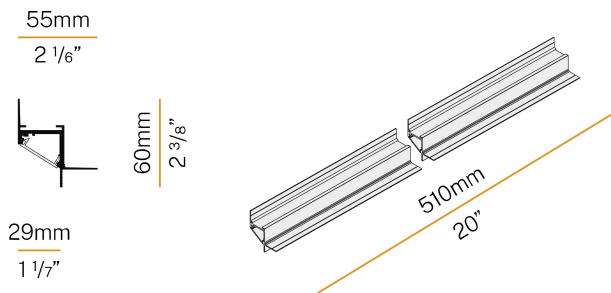

Technical drawing