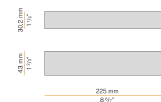

XM60/24 DIM

LED driver, 60W 24V DC, DALI/Push DIM dimmable.