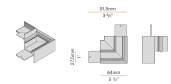

XM2045-U

Linear junction.

XM2045-U90 1

Connection joint for two lines of modular profiles with internal level junction 90°, for perimetral installation.

XM2045-U90 2

Connection joint for two lines of modular profiles with external level junction 90°, for perimetral installation.