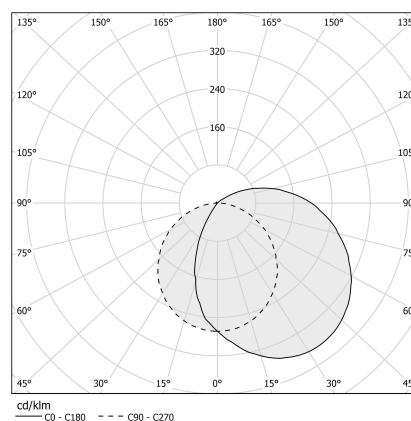

Application

Polar diagram