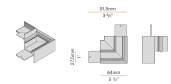

XM2045-ANG 4

Connection joint for two lines of modular profiles with external perpendicular junction 90°, for perimetral installation.

XM2045-U

Linear junction.

XM2045-U90 1

Connection joint for two lines of modular profiles with internal level junction 90°, for perimetral installation.

XM2045-U90 2

Connection joint for two lines of modular profiles with external level junction 90°, for perimetral installation.

PANZERI

Corner

Accessories / closing

XM2045-T

Pair of end caps with screws.