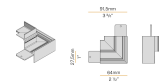

XM2045-ANG 4

Connection joint for two lines of modular profiles with external perpendicular junction 90°, for perimetral installation.

XM2045-U

Linear junction.

XM2045-U90 1

Connection joint for two lines of modular profiles with internal level junction 90°, for perimetral installation.

XM2045-U90 2

Connection joint for two lines of modular profiles with external level junction 90°, for perimetral installation.

PANZERI

Corner

Accessories / closing

XM2045-T

Pair of end caps with screws.