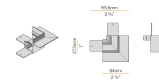

XM2045-ANG 4

Connection joint for two lines of modular profiles with external perpendicular junction 90°, for perimetral installation.

XM2045-U

Linear junction.

XM2045-U90 1

Connection joint for two lines of modular profiles with internal level junction 90°, for perimetral installation.

XM2045-U90 2

Connection joint for two lines of modular profiles with external level junction 90°, for perimetral installation.

PANZERI

Corner

Accessories / closing

XM2045-T

Pair of end caps with screws.