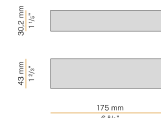

XM18/24 DIM

LED driver, 18W 24V DC, DALI/Push DIM dimmable.