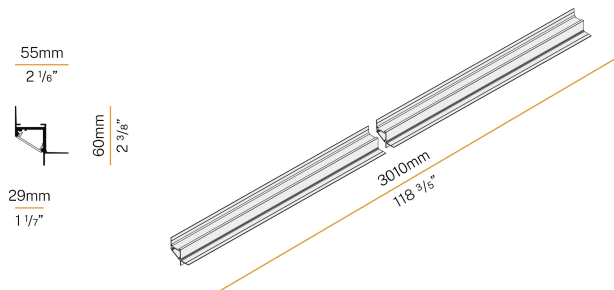

Technical drawing