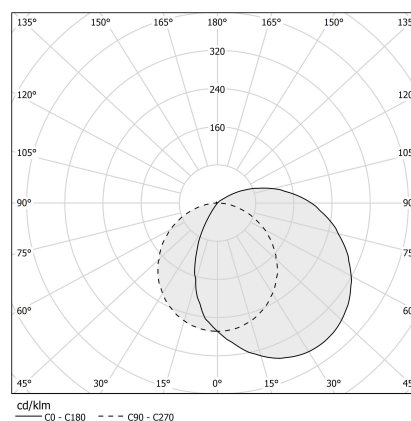

### Data sheet

CODE	XG2045-300TRACK
SYSTEM POWER CONSUMPTION	max 24W/m
LIGHT SOURCE	LED
LIGHT DISTRIBUTION	diffused
POWER SUPPLY	24V DC
DRIVER	remote not included
GLARE RATING	UGR < 19
WEIGHT	2,05 Kg
PROTECTION DEGREE	IP40 IP20
PACKING DIMENSIONS	8,0 x 8,0 x 314,0 cm
L (mm)	3010
L (in)	118 3/5"

### Technical drawing

### Polar diagram