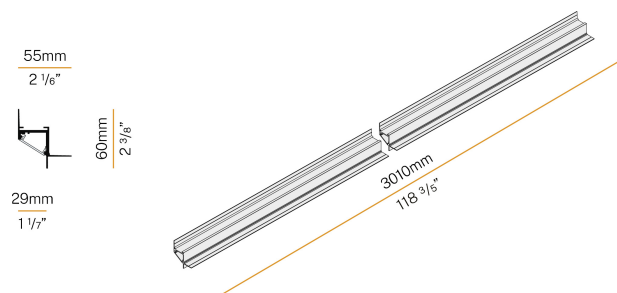

Technical drawing