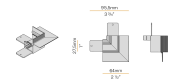

XM2045-ANG 4

Connection joint for two lines of modular profiles with external perpendicular junction 90°, for perimetral installation.

XM2045-U

Linear junction.

XM2045-U90 1

Connection joint for two lines of modular profiles with internal level junction 90°, for perimetral installation.

XM2045-U90 2

Connection joint for two lines of modular profiles with external level junction 90°, for perimetral installation.

PANZERI

Corner

Accessories / closing

XM2045-T

Pair of end caps with screws.