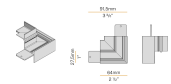

XM2045-U90 2

Connection joint for two lines of modular profiles with external level junction 90°, for perimetral installation.