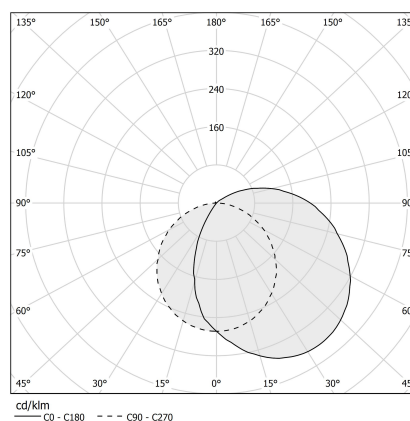

### Data sheet

CODE	XG2045-200TRACK
SYSTEM POWER CONSUMPTION	max 24W/m
LIGHT SOURCE	LED
LIGHT DISTRIBUTION	diffused
POWER SUPPLY	24V DC
DRIVER	remote not included
GLARE RATING	UGR < 19
WEIGHT	1,45 Kg
PROTECTION DEGREE	IP40 IP20
PACKING DIMENSIONS	8,0 x 8,0 x 214,0 cm
L (mm)	2010
L (in)	79 1/5"

### Technical drawing

### Polar diagram