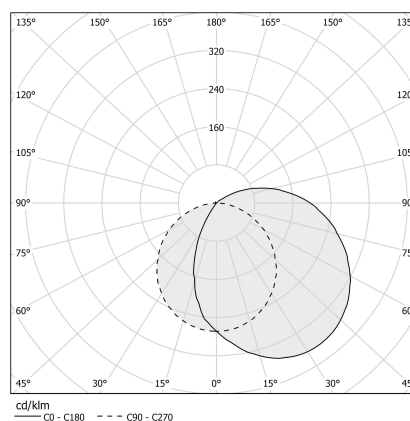

Application

Polar diagram