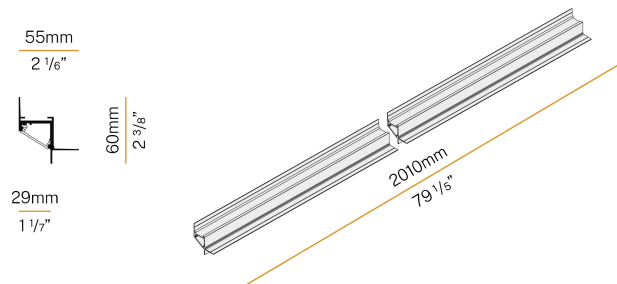

Technical drawing