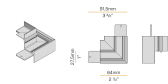

### Accessories / junction

XM2045-ANG 3

Connection joint for two lines of modular profiles with internal perpendicular junction 90°, for perimetral installation.

XM2045-ANG 4

Connection joint for two lines of modular profiles with external perpendicular junction 90°, for perimetral installation.

XM2045-U

Linear junction.

XM2045-U90 1

Connection joint for two lines of modular profiles with internal level junction 90°, for perimetral installation.

XM2045-U90 2

Connection joint for two lines of modular profiles with external level junction 90°, for perimetral installation.