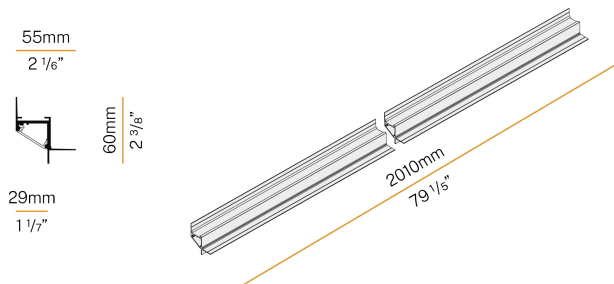

Technical drawing