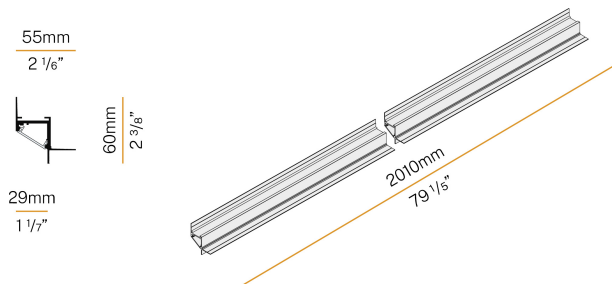

Technical drawing