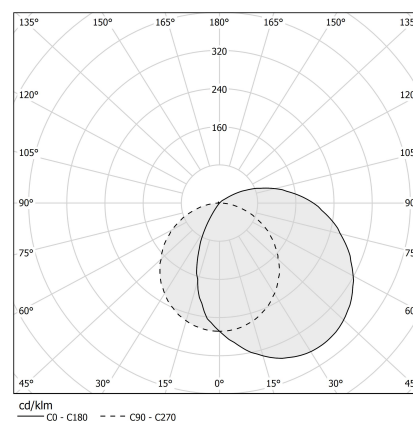

Application

Polar diagram