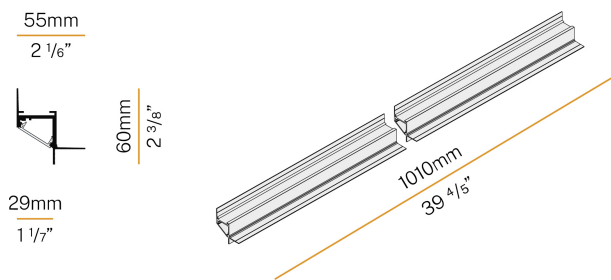

Technical drawing