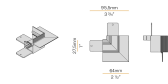

XM2045-ANG 4

Connection joint for two lines of modular profiles with external perpendicular junction 90°, for perimetral installation.

XM2045-U

Linear junction.

XM2045-U90 1

Connection joint for two lines of modular profiles with internal level junction 90°, for perimetral installation.

XM2045-U90 2

Connection joint for two lines of modular profiles with external level junction 90°, for perimetral installation.

PANZERI

Corner

Accessories / closing

XM2045-T

Pair of end caps with screws.