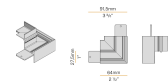

XM2045-ANG 4

Connection joint for two lines of modular profiles with external perpendicular junction 90°, for perimetral installation.

XM2045-U

Linear junction.

XM2045-U90 1

Connection joint for two lines of modular profiles with internal level junction 90°, for perimetral installation.

XM2045-U90 2

Connection joint for two lines of modular profiles with external level junction 90°, for perimetral installation.

PANZERI

Corner

Accessories / closing

XM2045-T

Pair of end caps with screws.