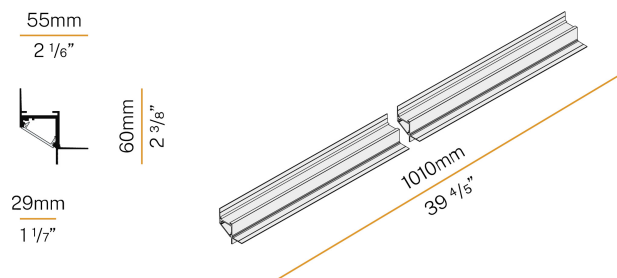

Technical drawing