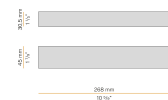

YDV.024.120.A01

LED driver, 120W 24V DC.