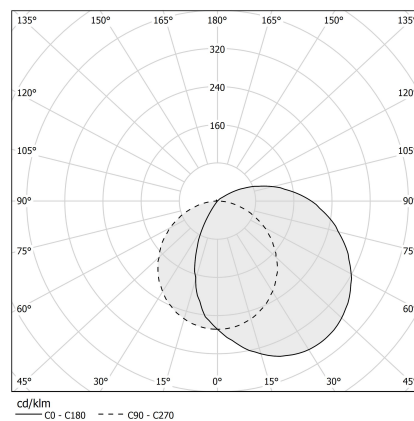

Application

Polar diagram