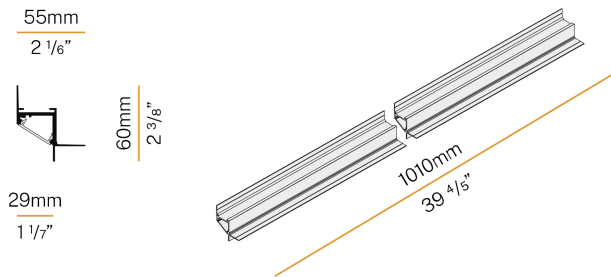

Technical drawing