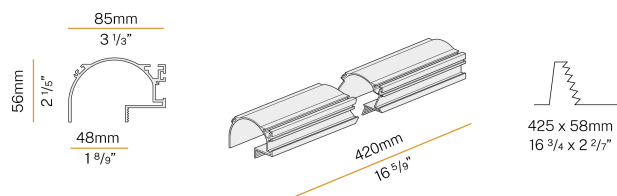

Technical drawing