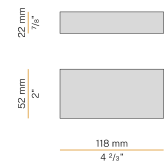

XM6-20 UNI

LED driver, 4x20W 250-700mA.