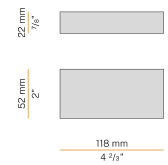

XM6-20 UNI

LED driver, 4x20W 250-700mA.