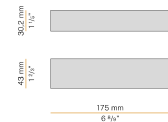

XM18/24 DIM

LED driver, 18W 24V DC, DALI/Push DIM dimmable.