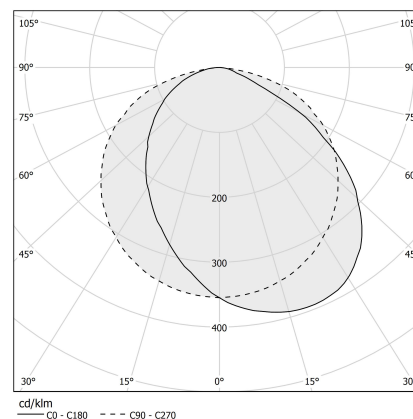

### Data sheet

CODE	XG2044-50TRACK
SYSTEM POWER CONSUMPTION	max 35W/m
LIGHT SOURCE	LED
LIGHT DISTRIBUTION	diffused
POWER SUPPLY	24V DC
DRIVER	remote not included
WEIGHT	0,69 Kg
PROTECTION DEGREE	IP20
PACKING DIMENSIONS	10,5 x 54,0 x 10,5 cm
L (mm)	420
L (in)	16 5/9"
ADVISED BRACKETS	2
HOLE (mm)	425 x 58
HOLE (in)	16 3/4" x 2 2/7"

Extruded polycarbonate diffuser with opaline finish.

Light modules and driver to be ordered separately.

Fastening, joining and closing accessories to be ordered separately.

Built-in hole dimension: 425x58mm (16,7x2,3")

### Technical drawing

### Polar diagram