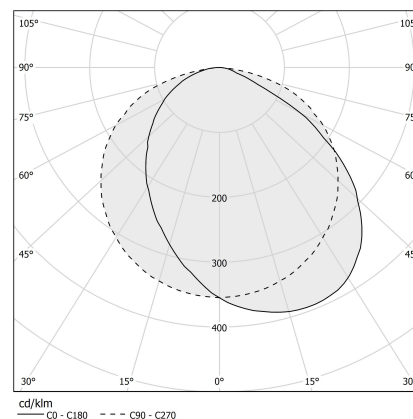

Manhattan

24V DC
XG2044-50TRACK

● white

Data sheet

CODE	XG2044-50TRACK
SYSTEM POWER CONSUMPTION	max 35W/m
LIGHT SOURCE	LED
LIGHT DISTRIBUTION	diffused
POWER SUPPLY	24V DC
DRIVER	remote not included
WEIGHT	0,69 Kg
PROTECTION DEGREE	IP20
PACKING DIMENSIONS	10,5 x 54,0 x 10,5 cm
L (mm)	420
L (in)	16 5/9"
ADVISED BRACKETS	2
HOLE (mm)	425 x 58
HOLE (in)	16 3/4" x 2 2/7"

Extruded polycarbonate diffuser with opaline finish.

Light modules and driver to be ordered separately.

Fastening, joining and closing accessories to be ordered separately.

Built-in hole dimension: 425x58mm (16,7x2,3")

Technical drawing

Application

Polar diagram

PANZERI

Manhattan

Accessories / source

YLR001.022.0110

Strip LED, 5000mm (196,9") 160 LED/m 21,6W/m 24V DC 3000K Ra>80 3020lm/m, to be cut each 50mm (2").

YLR002.017.0410

Strip LED, 5000mm (196,9") 168 LED/m 17,3W/m 24V DC 3000K Ra>90 1810lm/m, to be cut each 42mm (1,7").

YLR002.017.0610

Strip LED, 5000mm (196,9") 168 LED/m 17,3W/m 24V DC 4000K Ra>90 1920lm/m, to be cut each 42mm (1,7").