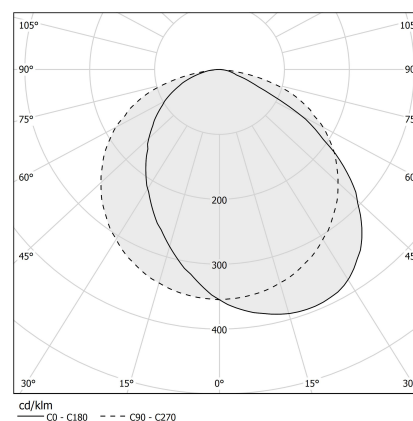

Application

Polar diagram