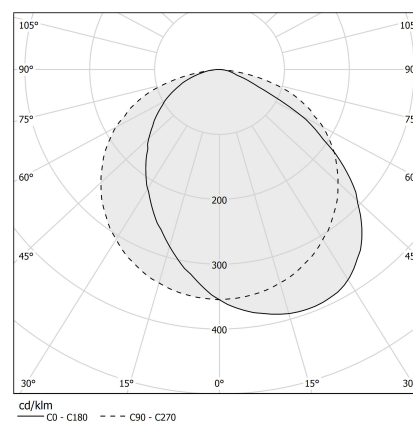

### Data sheet

CODE	XG2044-300TRACK
SYSTEM POWER CONSUMPTION	max 35W/m
LIGHT SOURCE	LED
LIGHT DISTRIBUTION	diffused
POWER SUPPLY	24V DC
DRIVER	remote not included
WEIGHT	4,13 Kg
PROTECTION DEGREE	IP20
PACKING DIMENSIONS	10,5 x 305,0 x 10,5 cm
L (mm)	2920
L (in)	115"
ADVISED BRACKETS	4
HOLE (mm)	2925 x 58
HOLE (in)	115 1/4" x 2 2/7"

Extruded polycarbonate diffuser with opaline finish.

Light modules and driver to be ordered separately.

Fastening, joining and closing accessories to be ordered separately.

Built-in hole dimension: 2925x58mm (115,2x2,3")

### Technical drawing

### Polar diagram