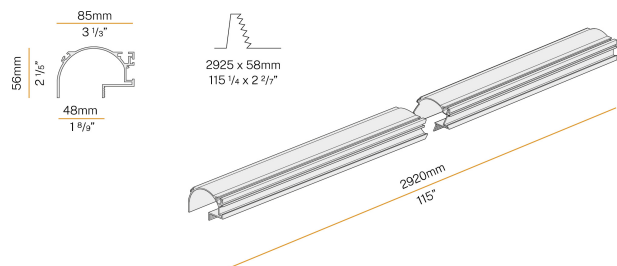

Technical drawing