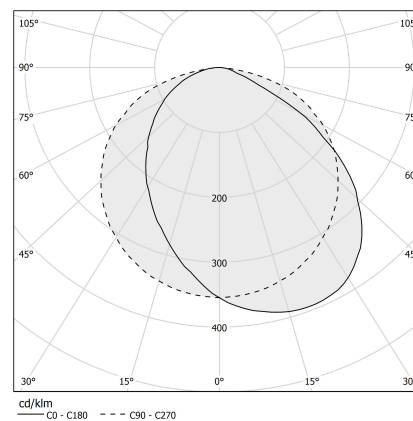

Application

Polar diagram