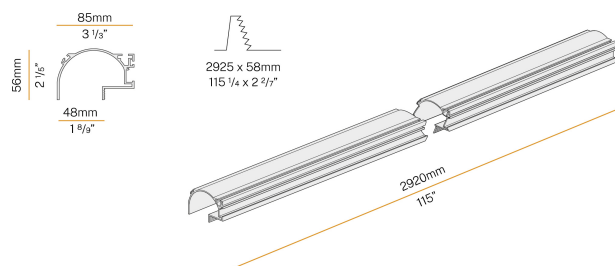

Technical drawing